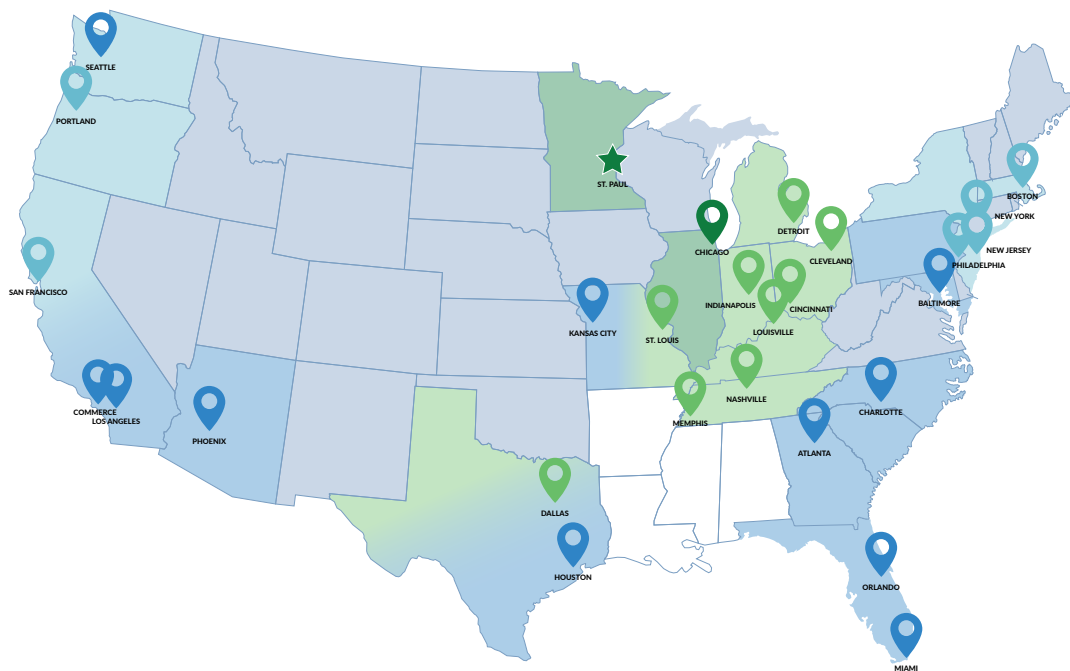

Reduced Thursday/Friday Transit Times

Please note that the transit times shown are an estimate. Please use the Transit Time Calculator on our website for zip-to-zip transit times.