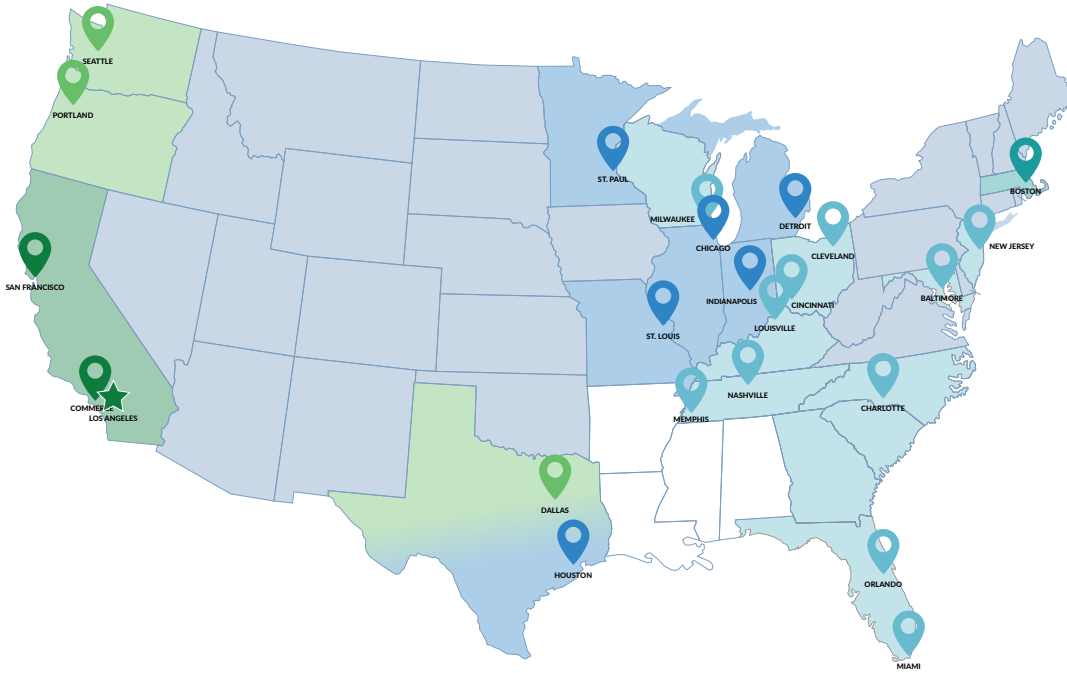

# ROADRUNNER FREIGHT

Long Haul. Regional. Next Day.

**Los Angeles, CA**

11385 Venture Dr, Bldg B  
Mira Loma, CA 91752

## Los Angeles Transit Times

One Day	Two Day
Three Day	Four Day
Five Day	Six Day
NON-SERVICE	

## Zip Codes Served

CA	900-921, 923-930
FL	330-334, 320-322, 326-329, 335-349
IL	600-609, 611
IN	460-462, 472, 474
KY	402
MA	015-024, 027
MD	206-214
MI	436, 480-483
MN	550-555
MO	630-633
NC	270-272, 274, 280-282, 286
NJ	070-073, 075-077, 079-083
OH	410, 450-452, 440-443, 446-447, 449
OR	970-974
SC	293, 296-297
TN	375, 380-381, 386, 370-372
TX	750-753, 760-762, 770-775, 777
WA	980-986
WI	530-537, 549