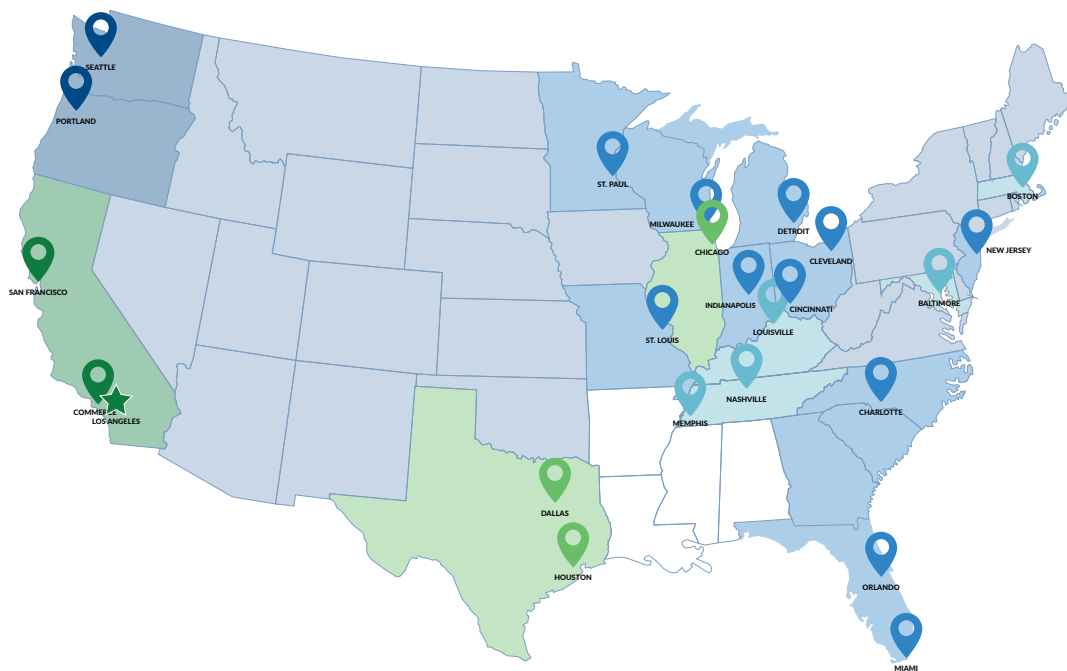

Reduced Thursday/Friday Transit Times

Please note that the transit times shown are an estimate. Please use the Transit Time Calculator on our website for zip-to-zip transit times.