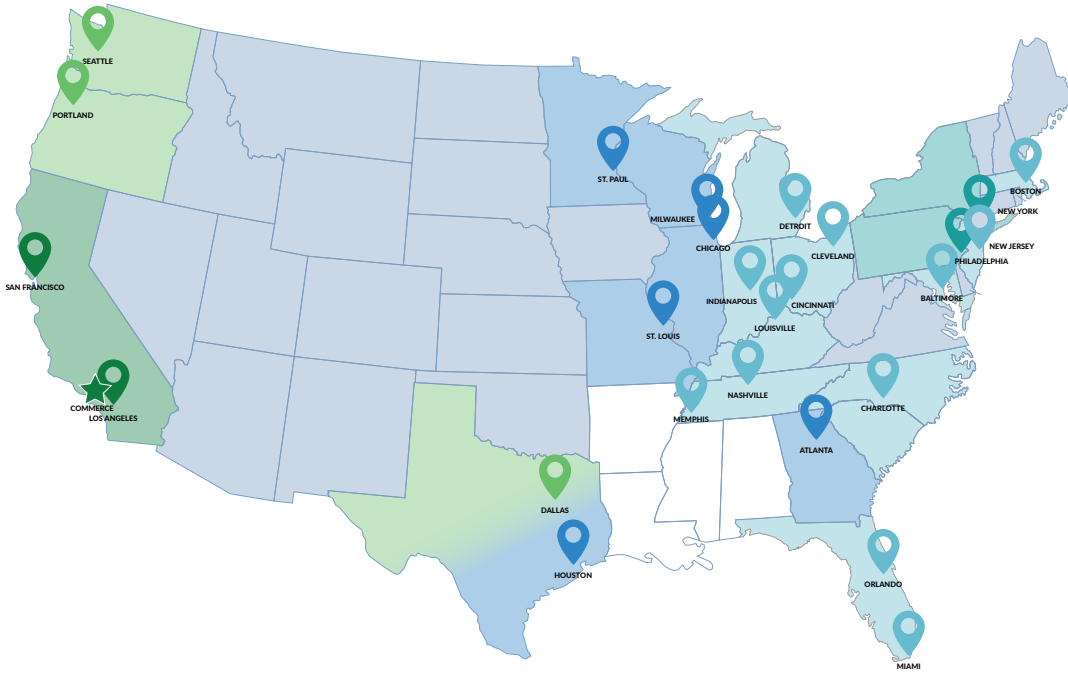

ROADRUNNER FREIGHT

Long Haul. Regional. Next Day.

Commerce, CA
 4501 E Washington Blvd
 Commerce, CA 90040

Commerce Transit Times

One Day	Two Day
Three Day	Four Day
Five Day	Six Day
NON-SERVICE	

Zip Codes Served

CA	900-921, 923-930
FL	330-334, 320-322, 326-329, 335-349
GA	300-303
IL	600-609, 611
IN	460-462, 472, 474
KY	402
MA	015-024, 027
MD	206-214
MI	436, 480-483
MN	550-555
MO	630-633
NC	270-272, 274, 280-282, 286
NJ	070-073, 075-077, 079-083
NY	100-105, 109-118
OH	410, 450-452, 440-443, 446-447, 449
OR	970-974
PA	170-176, 190-191
SC	293, 296-297
TN	375, 380-381, 386, 370-372
TX	750-753, 760-762, 770-775, 777
WA	980-986
WI	530-537, 549