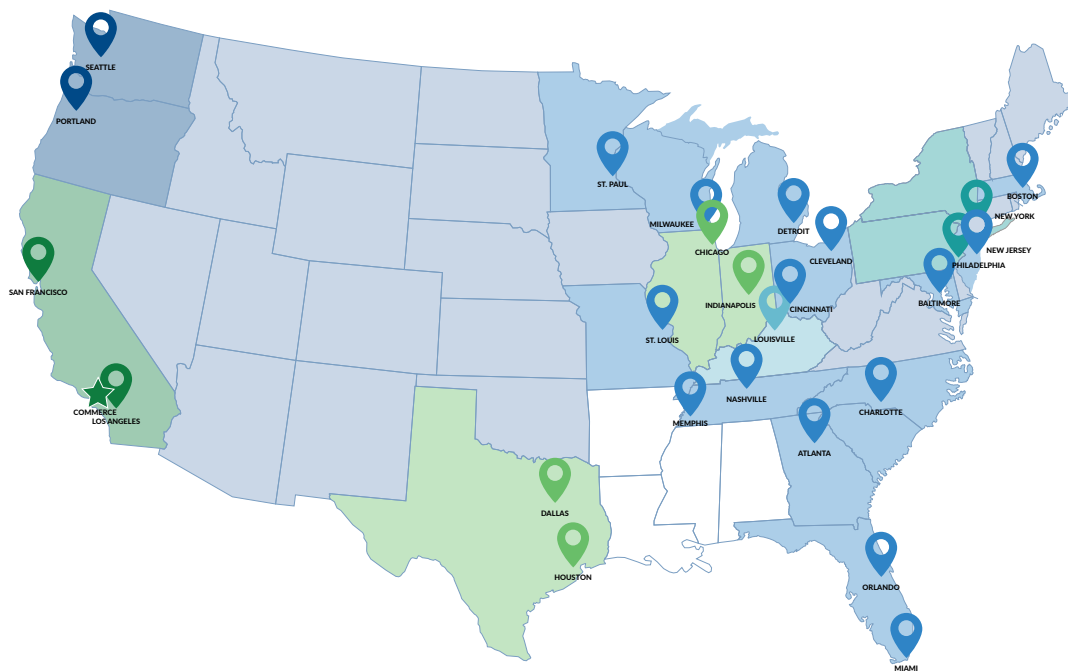

Reduced Thursday/Friday Transit Times

Please note that the transit times shown are an estimate. Please use the Transit Time Calculator on our website for zip-to-zip transit times.