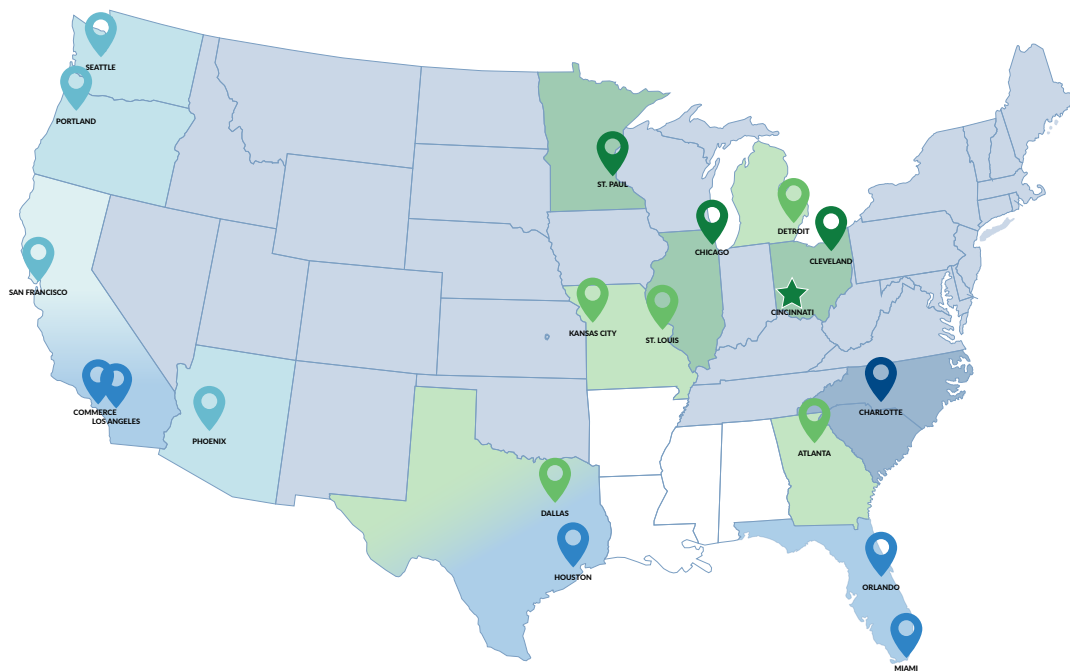

Cincinnati Transit Times

One Day	Two Day
Three Day	Four Day
Five Day	Non-service

Zip Codes Served

AZ	850-852
CA	900-921, 923-930, 940-941, 943-948, 950-953
FL	330-334, 320-322, 326-329, 335-349
GA	300-303
IL	600-609, 611
MI	436, 480-483
MN	550-555
MO	630-633
NC	270-272, 274, 280-282, 286,
OH	410, 450-452, 440-443, 446-447, 449
OR	970-974
SC	293, 296-297
TX	750-753, 760-762, 770-775, 777
WA	980-986

Reduced Thursday/Friday Transit Times

Please note that the transit times shown are an estimate. Please use the Transit Time Calculator on our website for zip-to-zip transit times.