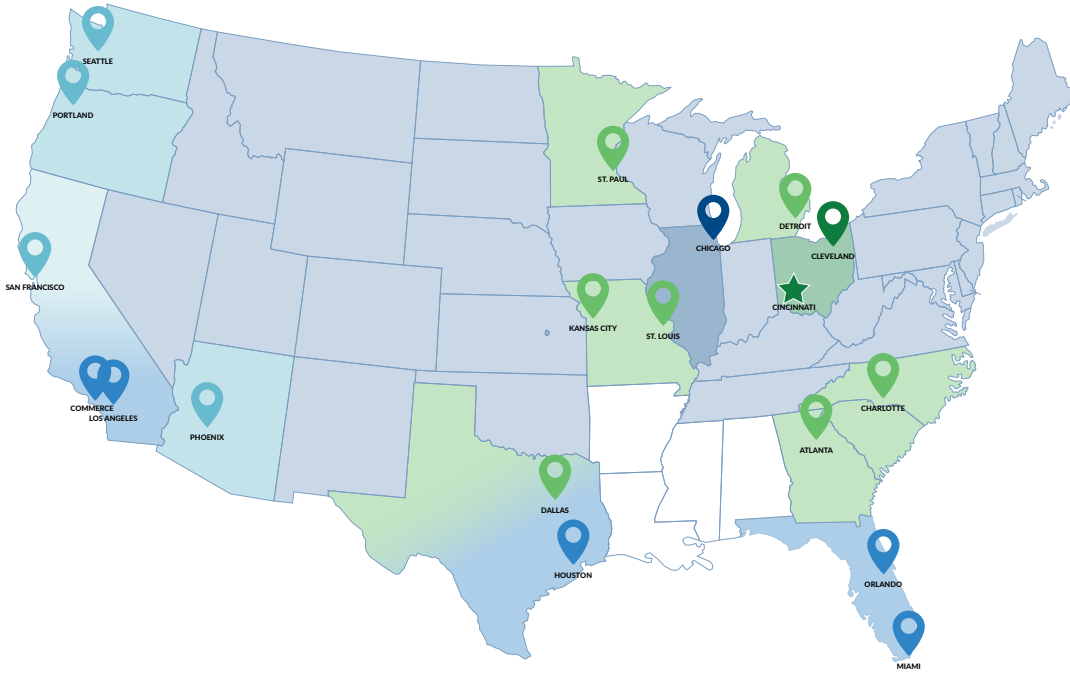

Cincinnati Transit Times

One Day	Two Day
Three Day	Four Day
Five Day	Non-service

Zip Codes Served

AZ	850-852
CA	900-921, 923-930, 940-941, 943-948, 950-953
FL	330-334, 320-322, 326-329, 335-349
GA	300-303
IL	600-609, 611
MI	436, 480-483
MN	550-555
MO	630-633
NC	270-272, 274, 280-282, 286,
OH	410, 450-452, 440-443, 446-447, 449
OR	970-974
SC	293, 296-297
TX	750-753, 760-762, 770-775, 777
WA	980-986

Reduced Thursday/Friday Transit Times

Please note that the transit times shown are an estimate. Please use the Transit Time Calculator on our website for zip-to-zip transit times.