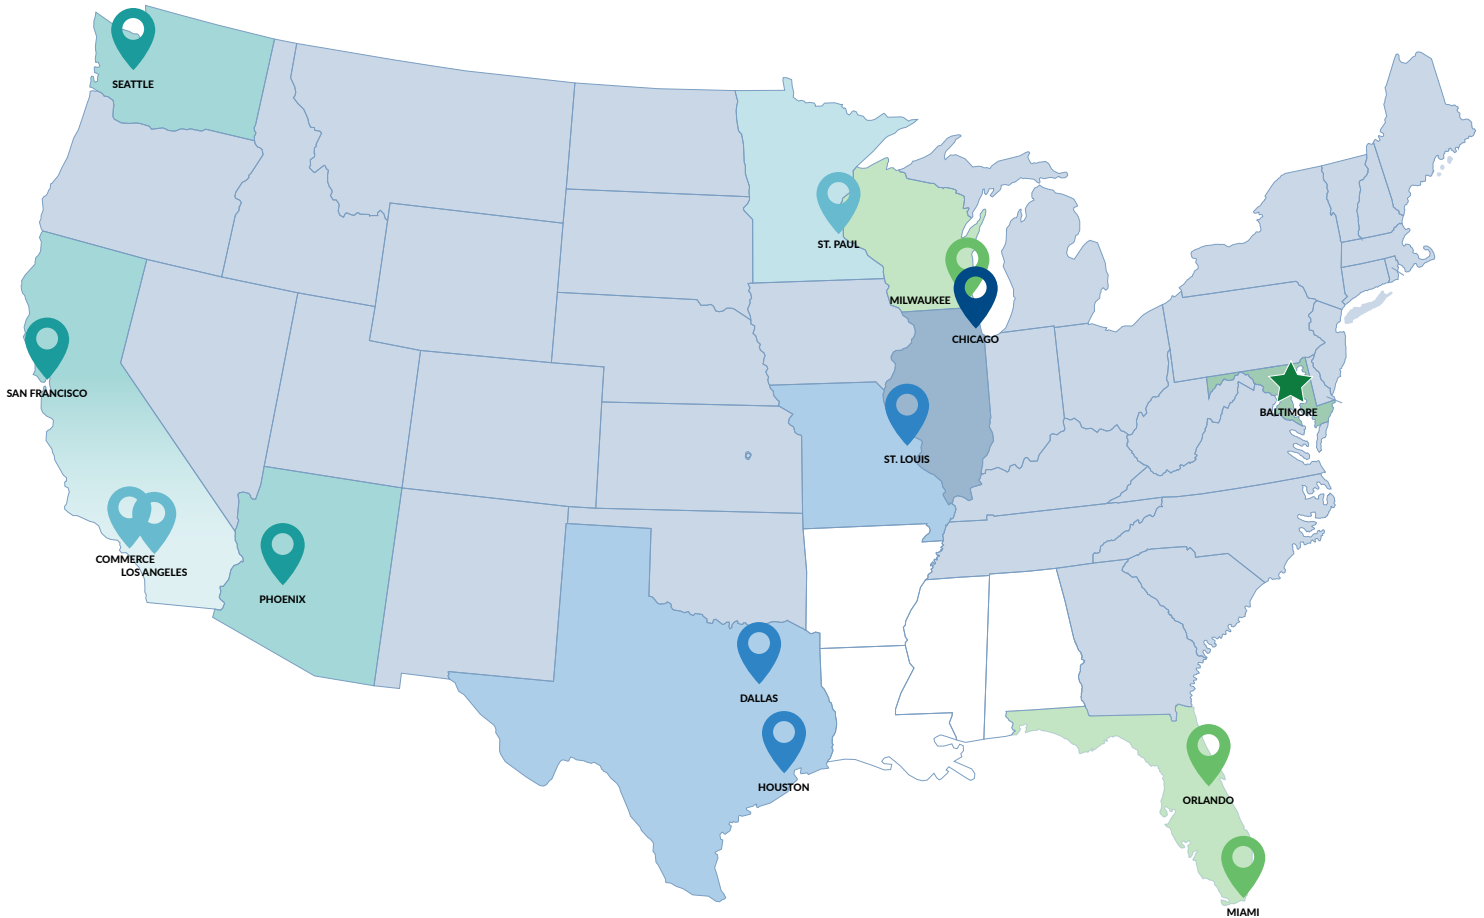

## Baltimore Transit Times

### Zip Codes Serviced

<b>AZ</b>	850-852	<b>MO</b>	630-633
<b>CA</b>	900-921, 923-930, 940-941, 943-948, 950-953	<b>TX</b>	750-753, 760-762, 770-775, 777
<b>FL</b>	330-334, 320-322, 326-329, 335-349	<b>WA</b>	980-986
<b>IL</b>	600-609, 611	<b>WI</b>	530-537, 549
<b>MD</b>	206-214		
<b>MN</b>	550-555		

<b>One Day</b>	<b>Two Day</b>
<b>Three Day</b>	<b>Four Day</b>
<b>Five Day</b>	<b>Six Day</b>
<b>NON-SERVICE</b>	

Please note that the transit times shown are an estimate. Please use the Transit Time Calculator on our website for zip-to-zip transit times.