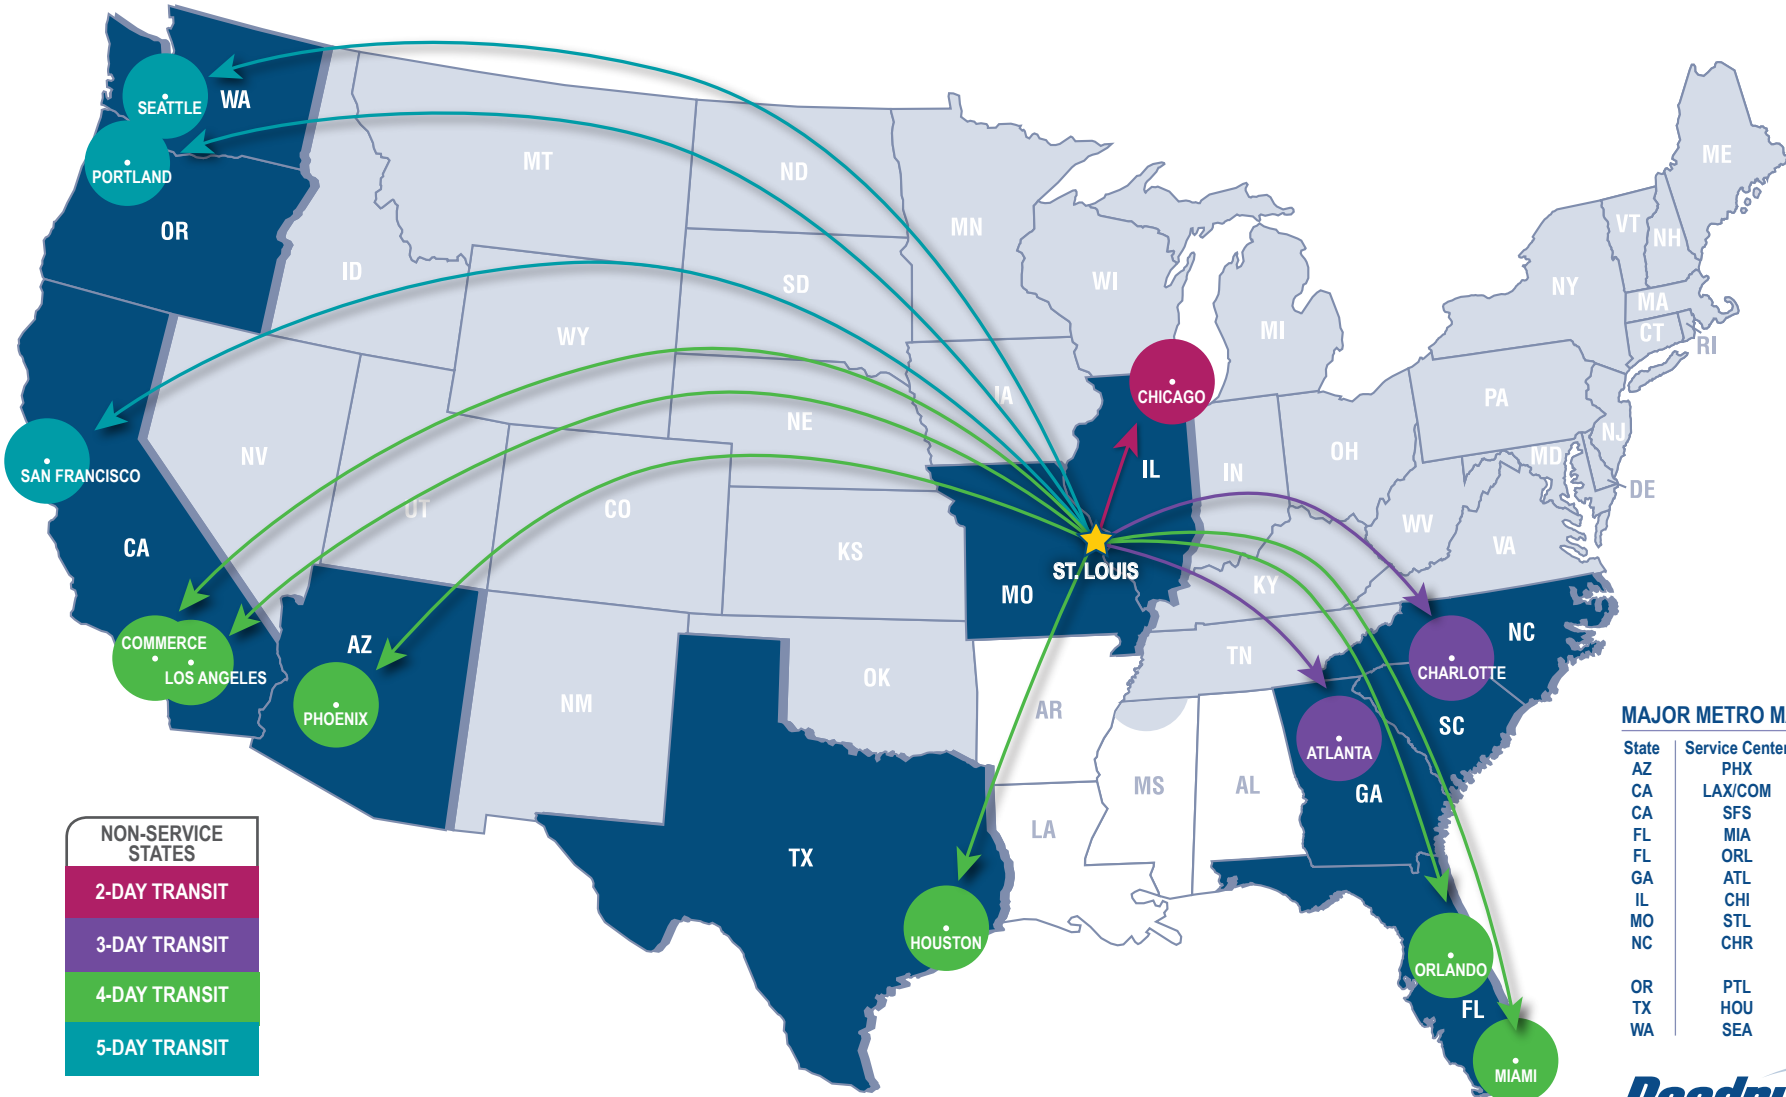

## ABOUT ROADRUNNER FREIGHT (LTL)

Our highly flexible network ensures your Less-Than-Truckload shipments move between major metro markets on-time and within budget. Our strategic national footprint, including 19 service centers and partners, is designed to provide customers with cost-effective LTL coverage across the United States.

## ST. LOUIS, MO

8000 Hall St. Bldg 4, Saint Louis, MO 63147

(800) 831-4394

LTLCustomerService@rrts.com | rrts.com/freight

NON-SERVICE STATES	
2-DAY TRANSIT	
3-DAY TRANSIT	
4-DAY TRANSIT	
5-DAY TRANSIT	

Some points including rural or outlying areas may require additional transit days.

### MAJOR METRO MARKET SERVICE AREA

State	Service Center	Zip Codes
AZ	PHX	850-852
CA	LAX/COM	900-921, 923-930
CA	SFS	940-941, 943-948, 950-953
FL	MIA	330-334
FL	ORL	320-322, 326-329, 335-349
GA	ATL	300-303
IL	CHI	600-609, 611
MO	STL	630-633
NC	CHR	270-272, 274, 280-282, 286, 293, 296-297
OR	PTL	970-974
TX	HOU	770-775, 777
WA	SEA	980-986