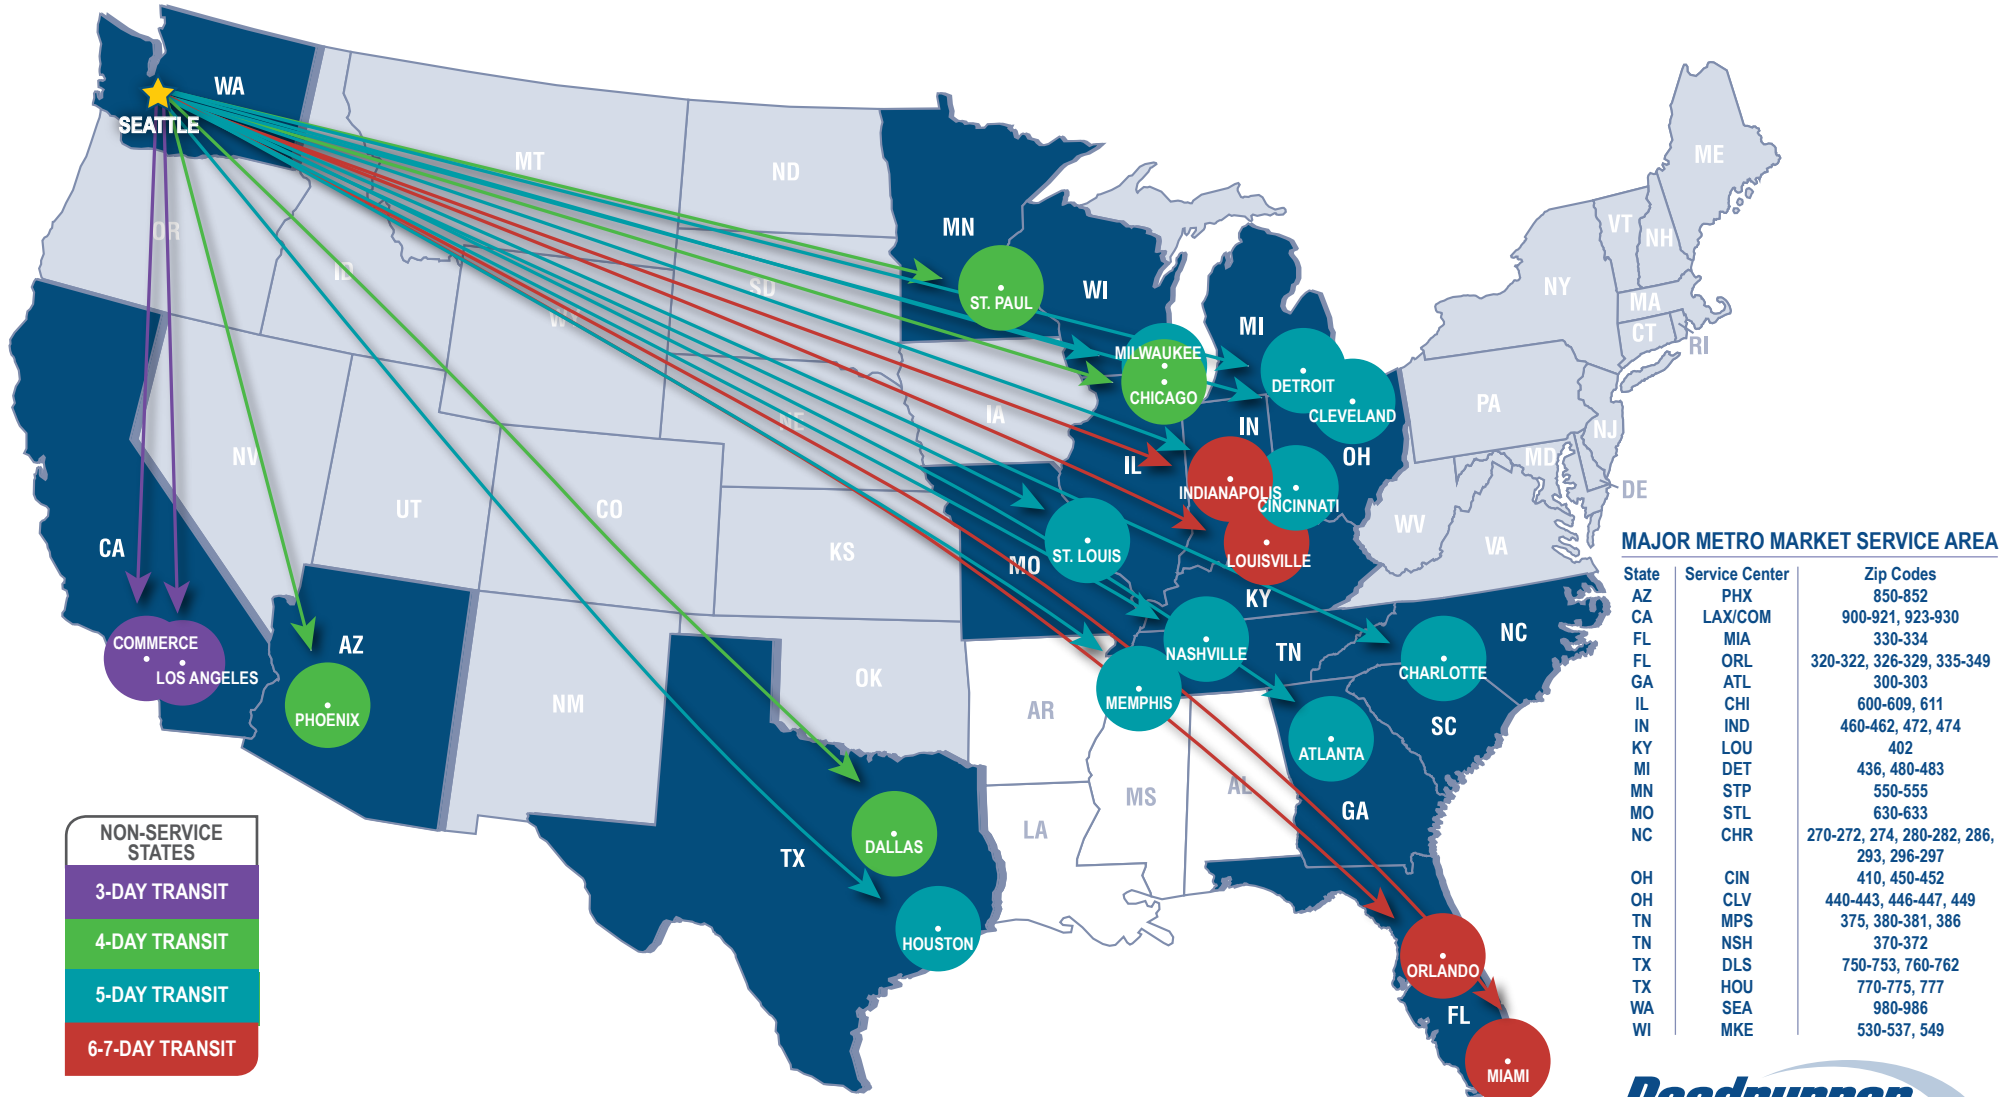

ABOUT ROADRUNNER FREIGHT (LTL)

Our highly flexible network ensures your Less-Than-Truckload shipments move between major metro markets on-time and within budget. Our strategic national footprint, including 19 service centers and partners, is designed to provide customers with cost-effective LTL coverage across the United States.

SEATTLE, WA

3520 142nd Ave. E, Suite 100, Sumner, WA 98390

(800) 831-4394

LTLCustomerService@rrts.com | rrts.com/freight

NON-SERVICE STATES

- 3-DAY TRANSIT
- 4-DAY TRANSIT
- 5-DAY TRANSIT
- 6-7-DAY TRANSIT

Some points including rural or outlying areas may require additional transit days.

YOUR GOODS. OUR BEST.