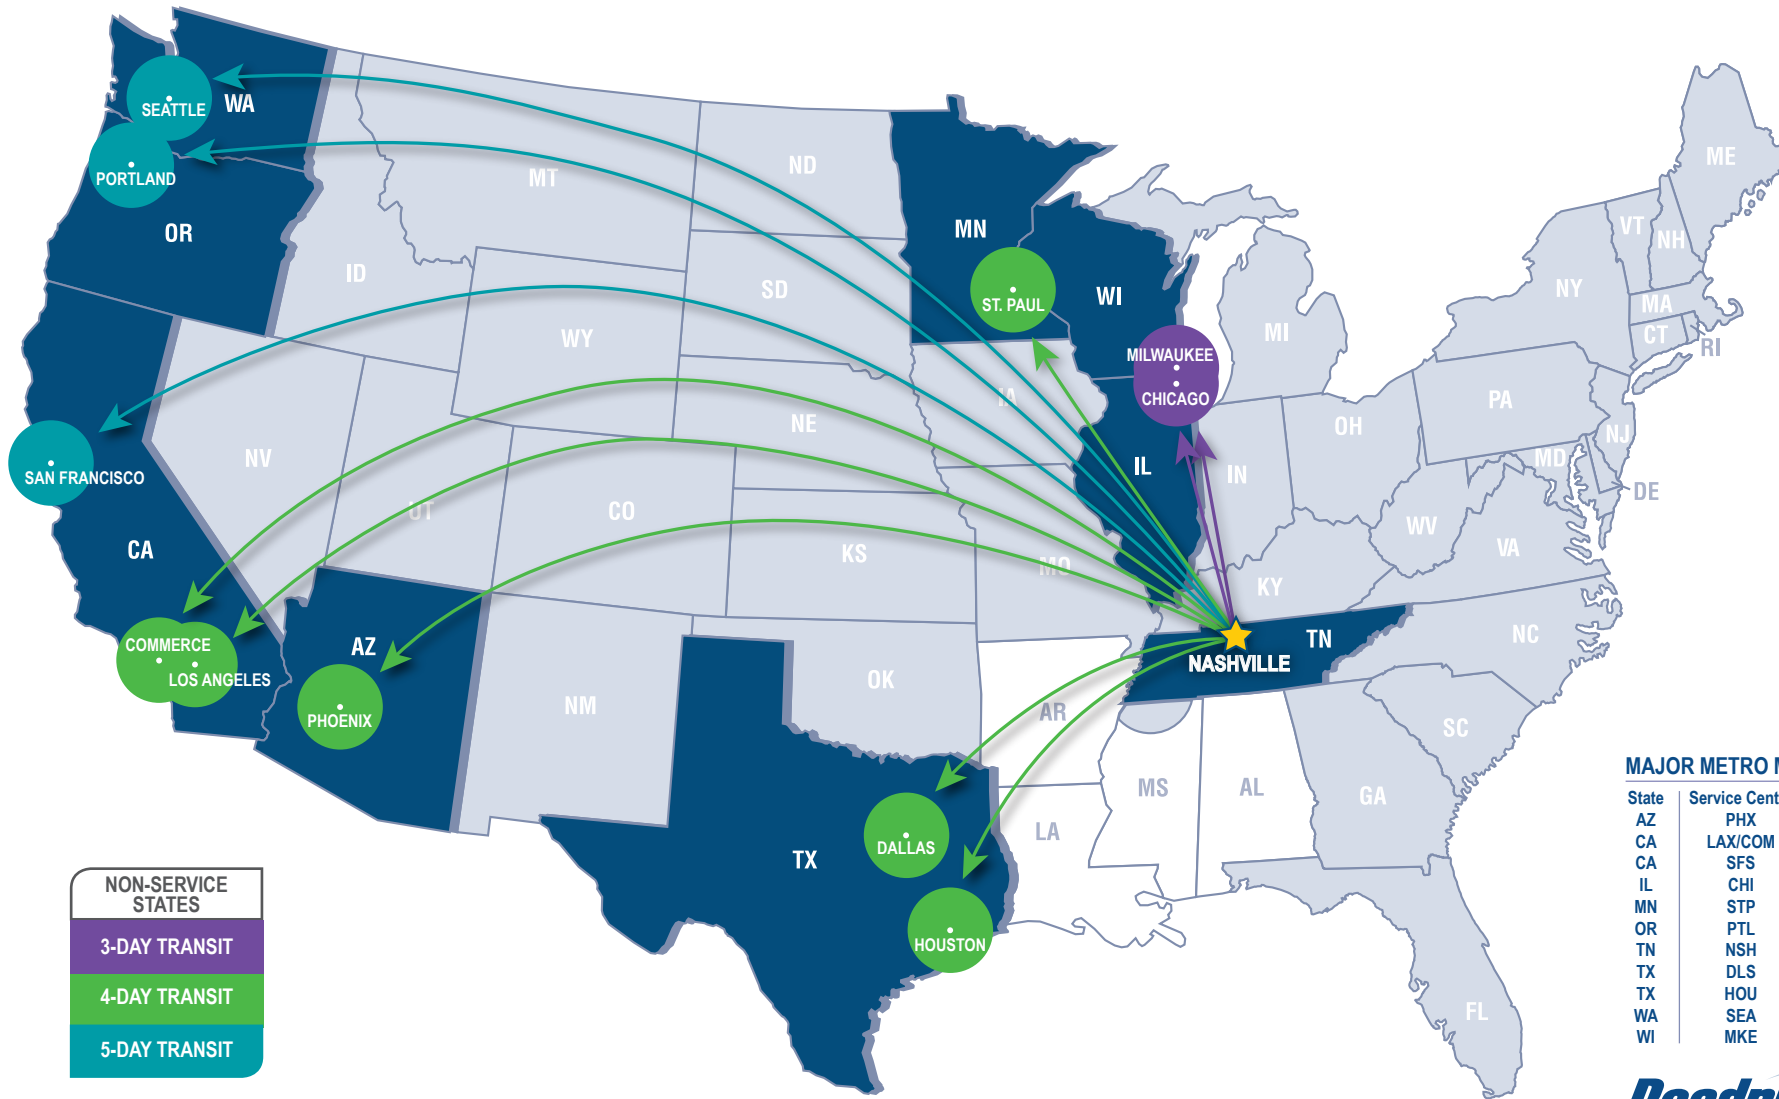

ABOUT ROADRUNNER FREIGHT (LTL)

Our highly flexible network ensures your Less-Than-Truckload shipments move between major metro markets on-time and within budget. Our strategic national footprint, including 19 service centers and partners, is designed to provide customers with cost-effective LTL coverage across the United States.

NASHVILLE, TN

135 Maddox Rd., Nashville, TN 37122

(800) 831-4394

LTLCustomerService@rrts.com | rrts.com/freight

NON-SERVICE STATES

3-DAY TRANSIT

4-DAY TRANSIT

5-DAY TRANSIT

Some points including rural or outlying areas may require additional transit days.

MAJOR METRO MARKET SERVICE AREA

State	Service Center	Zip Codes
AZ	PHX	850-852
CA	LAX/COM	900-921, 923-930
CA	SFS	940-941, 943-948, 950-953
IL	CHI	600-609, 611
MN	STP	550-555
OR	PTL	970-974
TN	NSH	370-372
TX	DLS	750-753, 760-762
TX	HOU	770-775, 777
WA	SEA	980-986
WI	MKE	530-537, 549