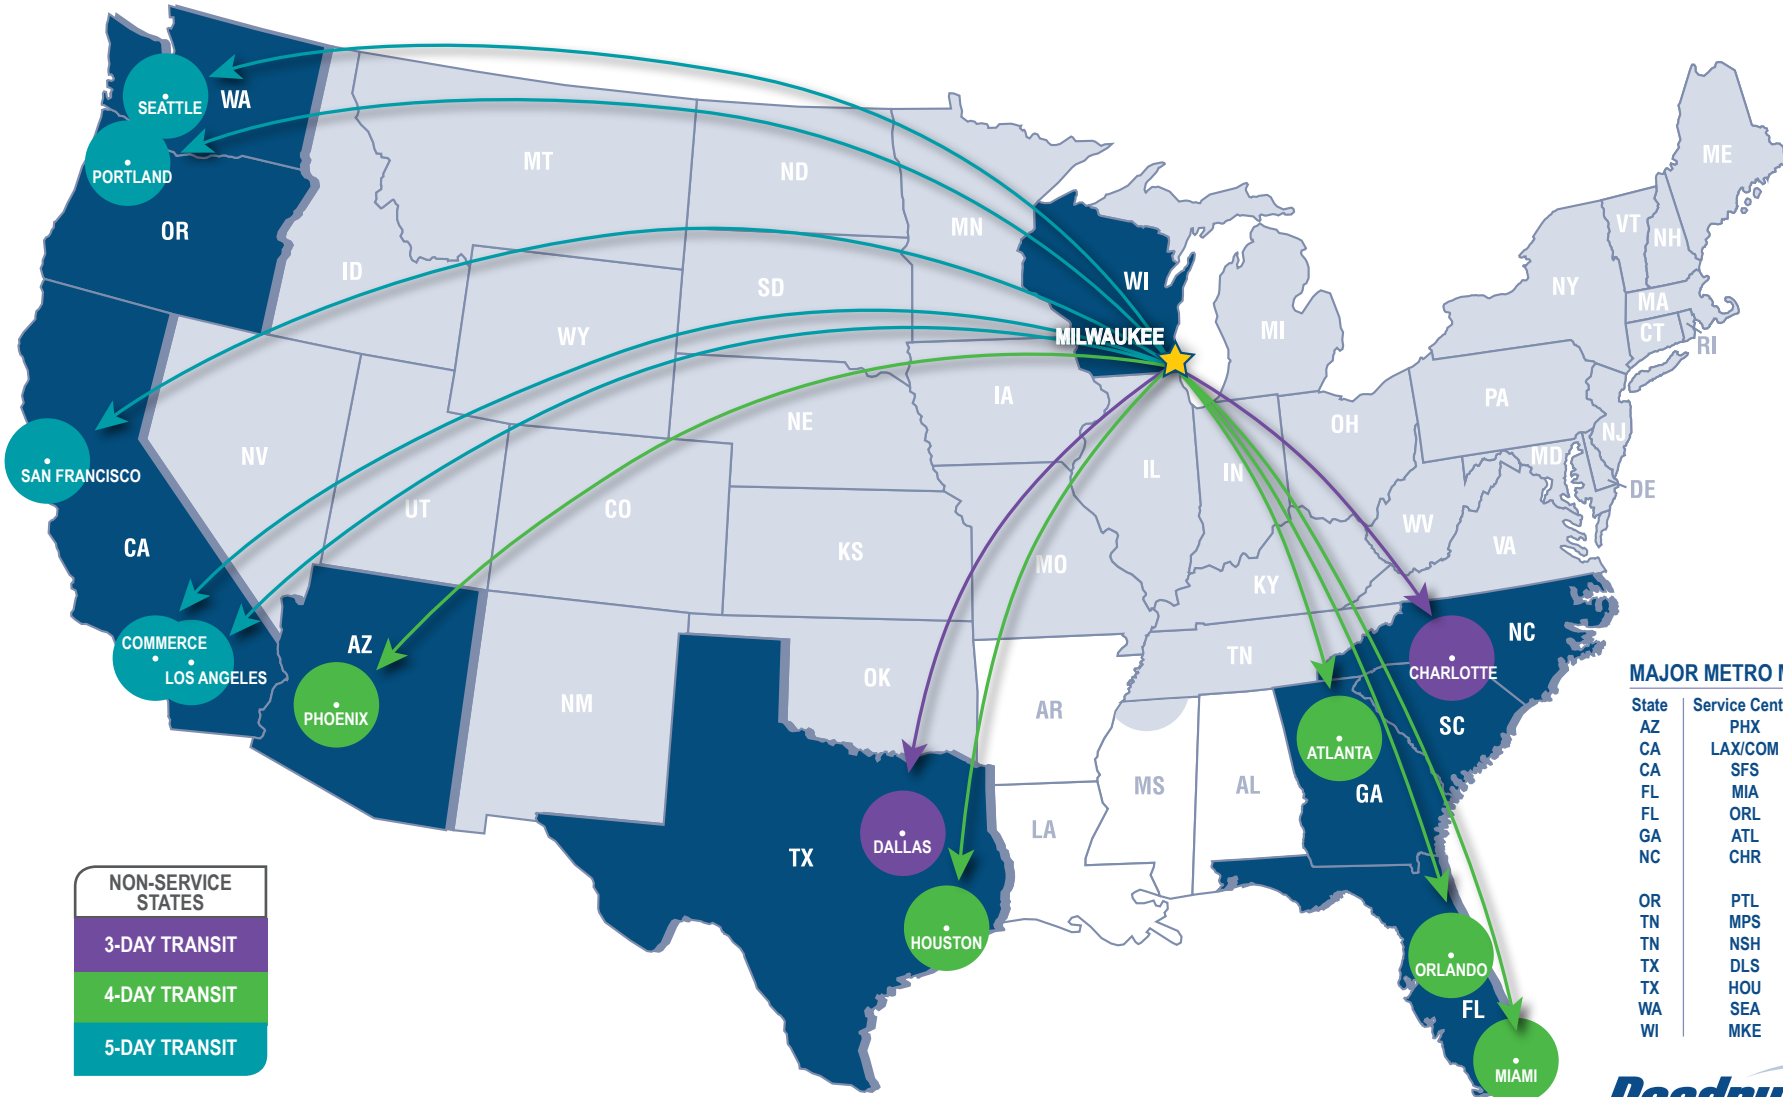

## ABOUT ROADRUNNER FREIGHT (LTL)

Our highly flexible network ensures your Less-Than-Truckload shipments move between major metro markets on-time and within budget. Our strategic national footprint, including 19 service centers and partners, is designed to provide customers with cost-effective LTL coverage across the United States.

## MILWAUKEE, WI

9160 N 107th, Milwaukee, WI 53224

(800) 831-4394

LTLCustomerService@rrts.com | rrts.com/freight

NON-SERVICE STATES
3-DAY TRANSIT
4-DAY TRANSIT
5-DAY TRANSIT

Some points including rural or outlying areas may require additional transit days.

### MAJOR METRO MARKET SERVICE AREA

State	Service Center	Zip Codes
AZ	PHX	850-852
CA	LAX/COM	900-921, 923-930
CA	SFS	940-941, 943-948, 950-953
FL	MIA	330-334
FL	ORL	320-322, 326-329, 335-349
GA	ATL	300-303
NC	CHR	270-272, 274, 280-282, 286, 293, 296-297
OR	PTL	970-974
TN	MPS	375, 380-381, 386
TN	NSH	370-372
TX	DLS	750-753, 760-762
TX	HOU	770-775, 777
WA	SEA	980-986
WI	MKE	530-537, 549