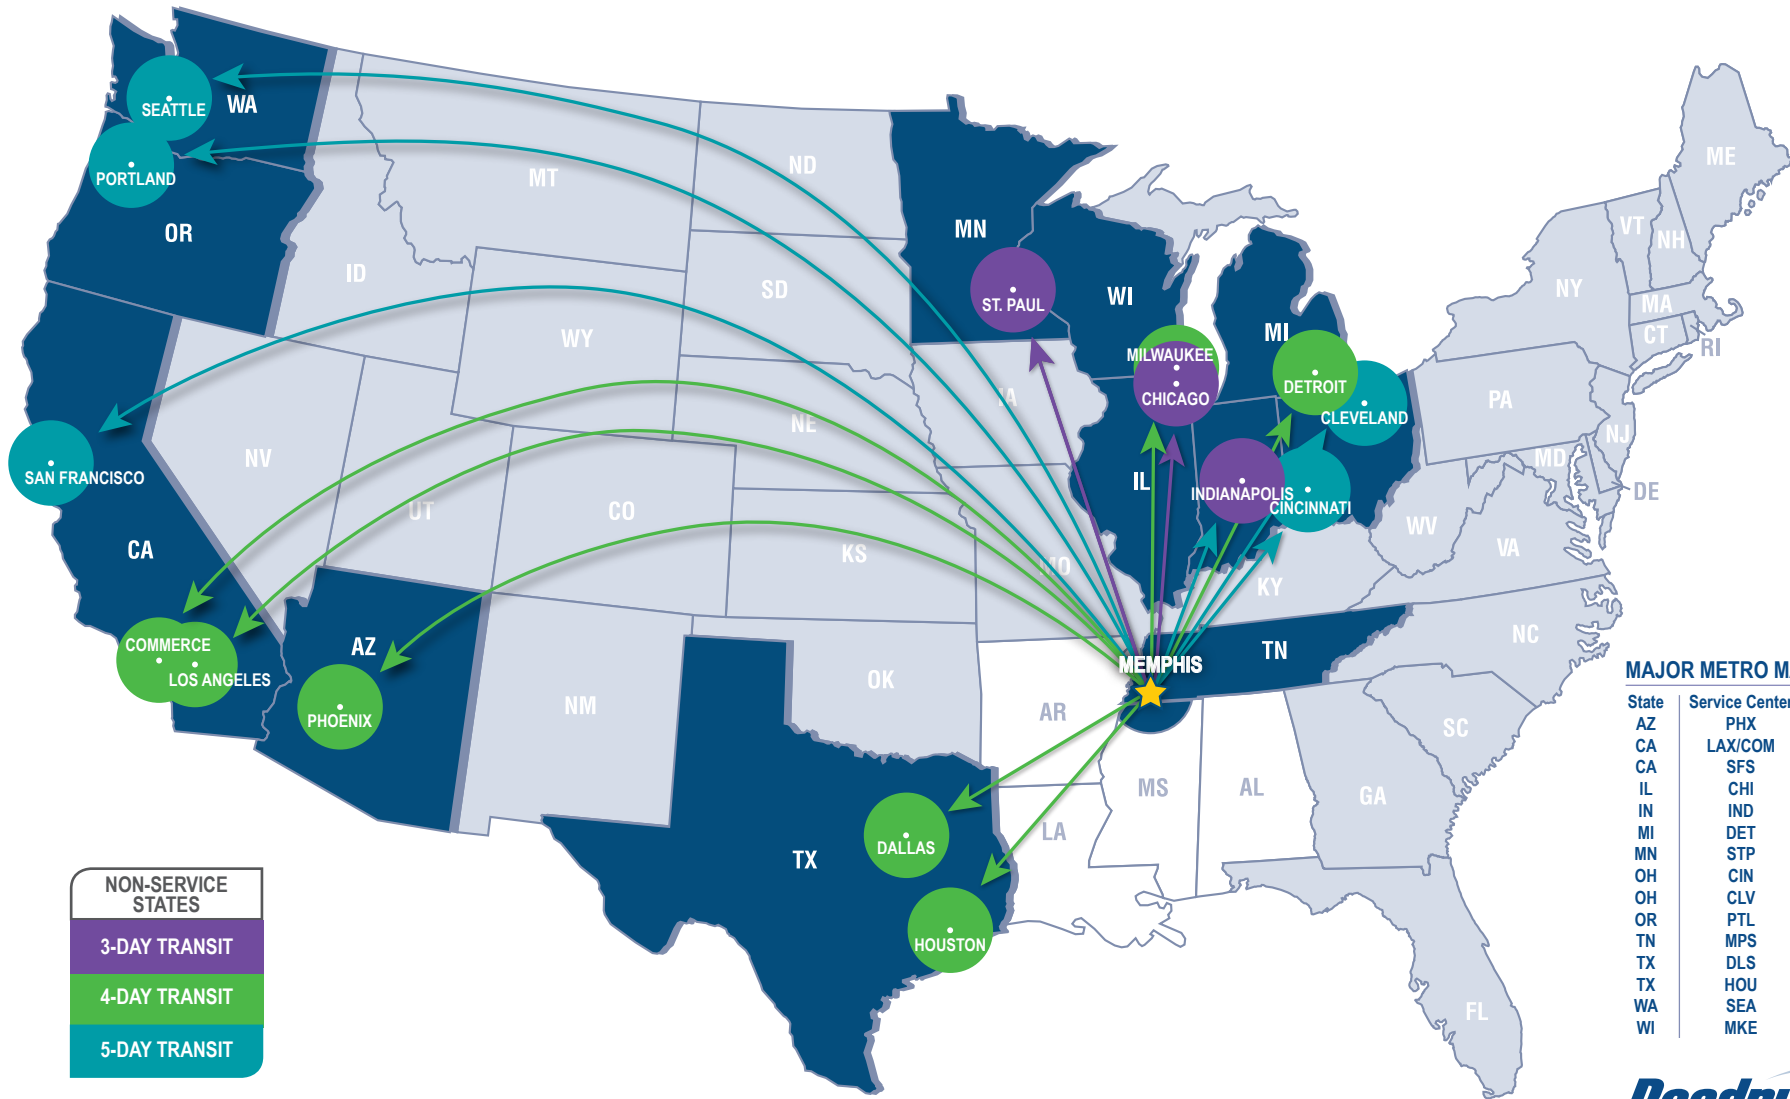

ABOUT ROADRUNNER FREIGHT (LTL)

Our highly flexible network ensures your Less-Than-Truckload shipments move between major metro markets on-time and within budget. Our strategic national footprint, including 19 service centers and partners, is designed to provide customers with cost-effective LTL coverage across the United States.

MEMPHIS, TN

3845 Crowfarn Dr., Memphis, TN 38118

(800) 831-4394

LTLCustomerService@rrts.com | rrts.com/freight

NON-SERVICE STATES	
3-DAY TRANSIT	
4-DAY TRANSIT	
5-DAY TRANSIT	

Some points including rural or outlying areas may require additional transit days.

MAJOR METRO MARKET SERVICE AREA

State	Service Center	Zip Codes
AZ	PHX	850-852
CA	LAX/COM	900-921, 923-930
CA	SFS	940-941, 943-948, 950-953
IL	CHI	600-609, 611
IN	IND	460-462, 472, 474
MI	DET	436, 480-483
MN	STP	550-555
OH	CIN	410, 450-452
OH	CLV	440-443, 446-447, 449
OR	PTL	970-974
TN	MPS	375, 380-381, 386
TX	DLS	750-753, 760-762
TX	HOU	770-775, 777
WA	SEA	980-986
WI	MKE	530-537, 549