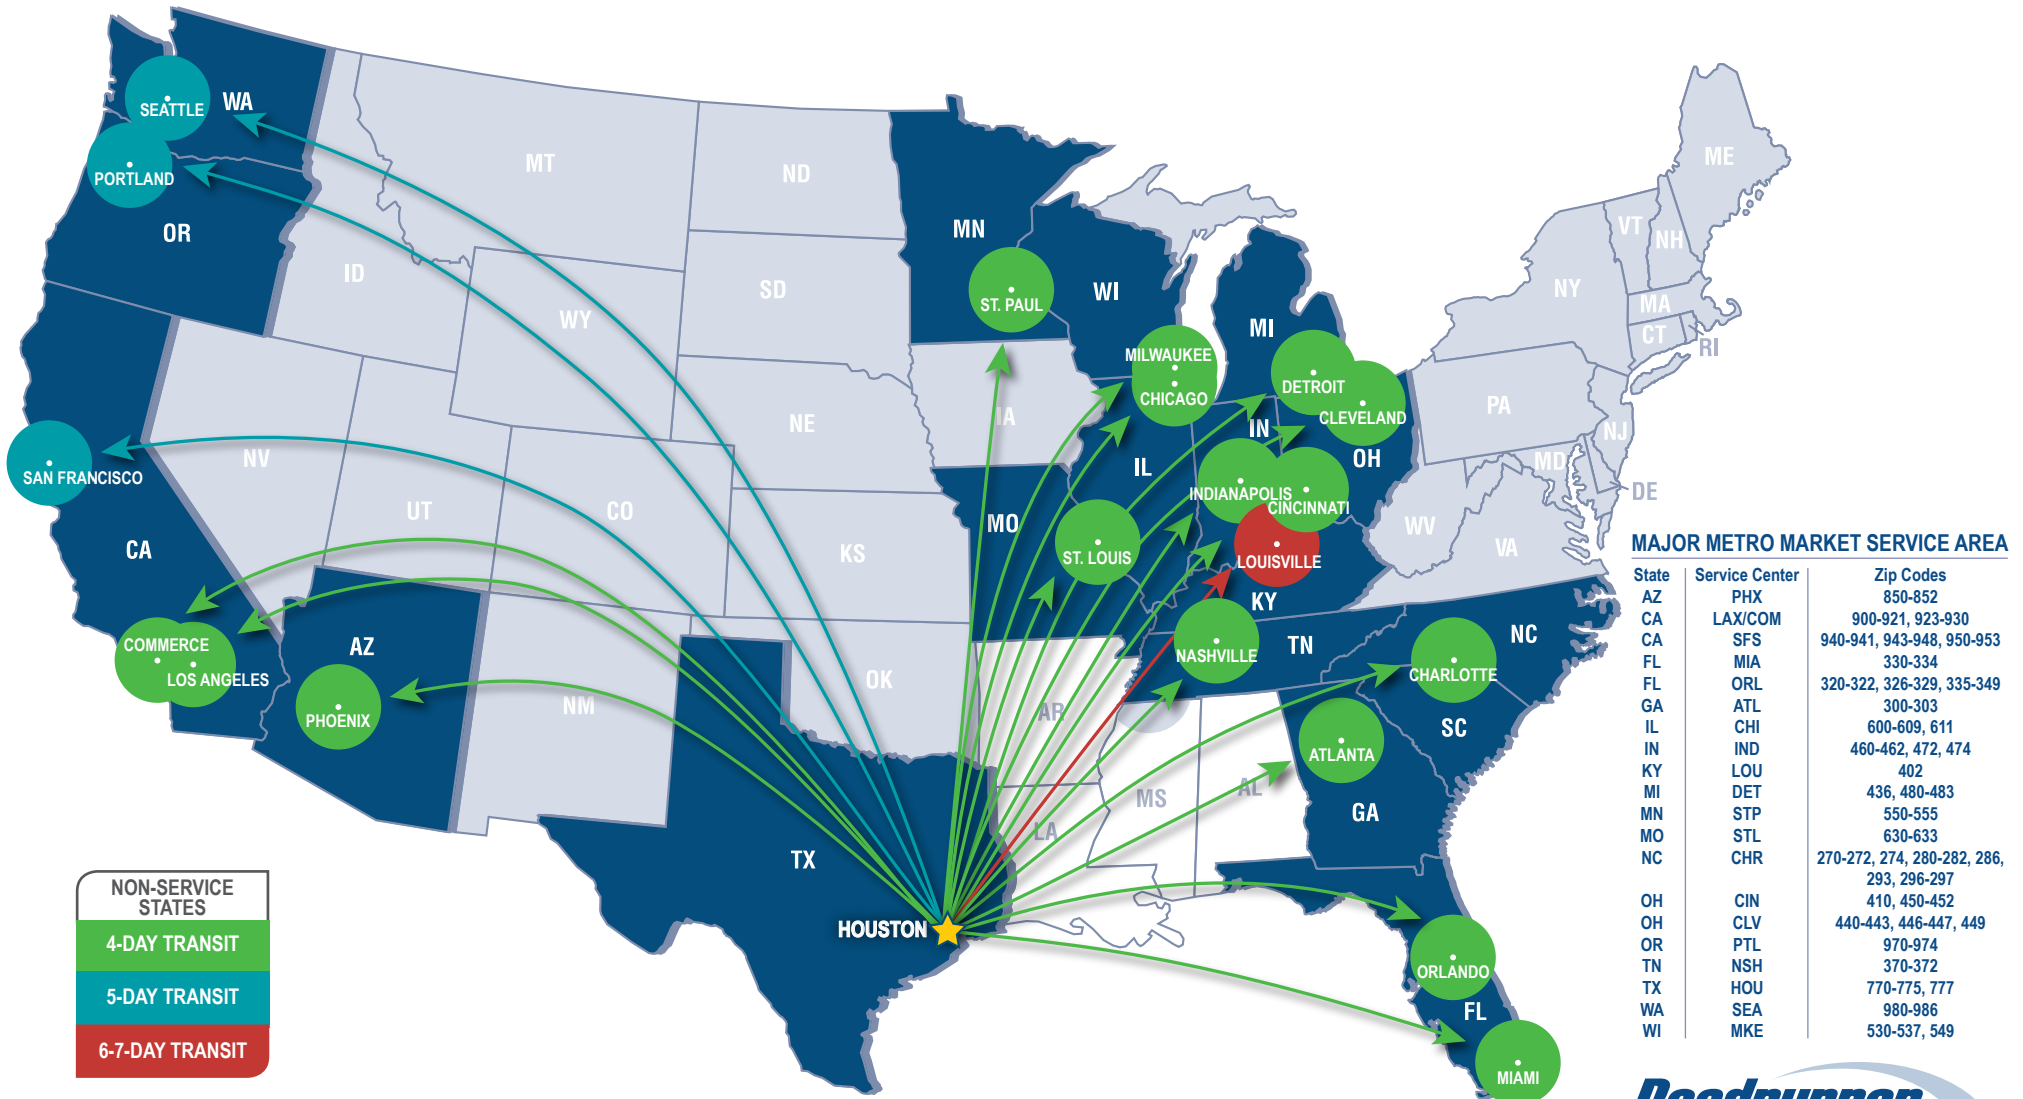

ABOUT ROADRUNNER FREIGHT (LTL)

Our highly flexible network ensures your Less-Than-Truckload shipments move between major metro markets on-time and within budget. Our strategic national footprint, including 19 service centers and partners, is designed to provide customers with cost-effective LTL coverage across the United States.

HOUSTON, TX

8411 Humble Westfield Rd., Humble, TX 77338

(800) 831-4394

LTLCustomerService@rrts.com | rrts.com/freight

NON-SERVICE STATES

4-DAY TRANSIT

5-DAY TRANSIT

6-7-DAY TRANSIT

Some points including rural or outlying areas may require additional transit days.

YOUR GOODS. OUR BEST.