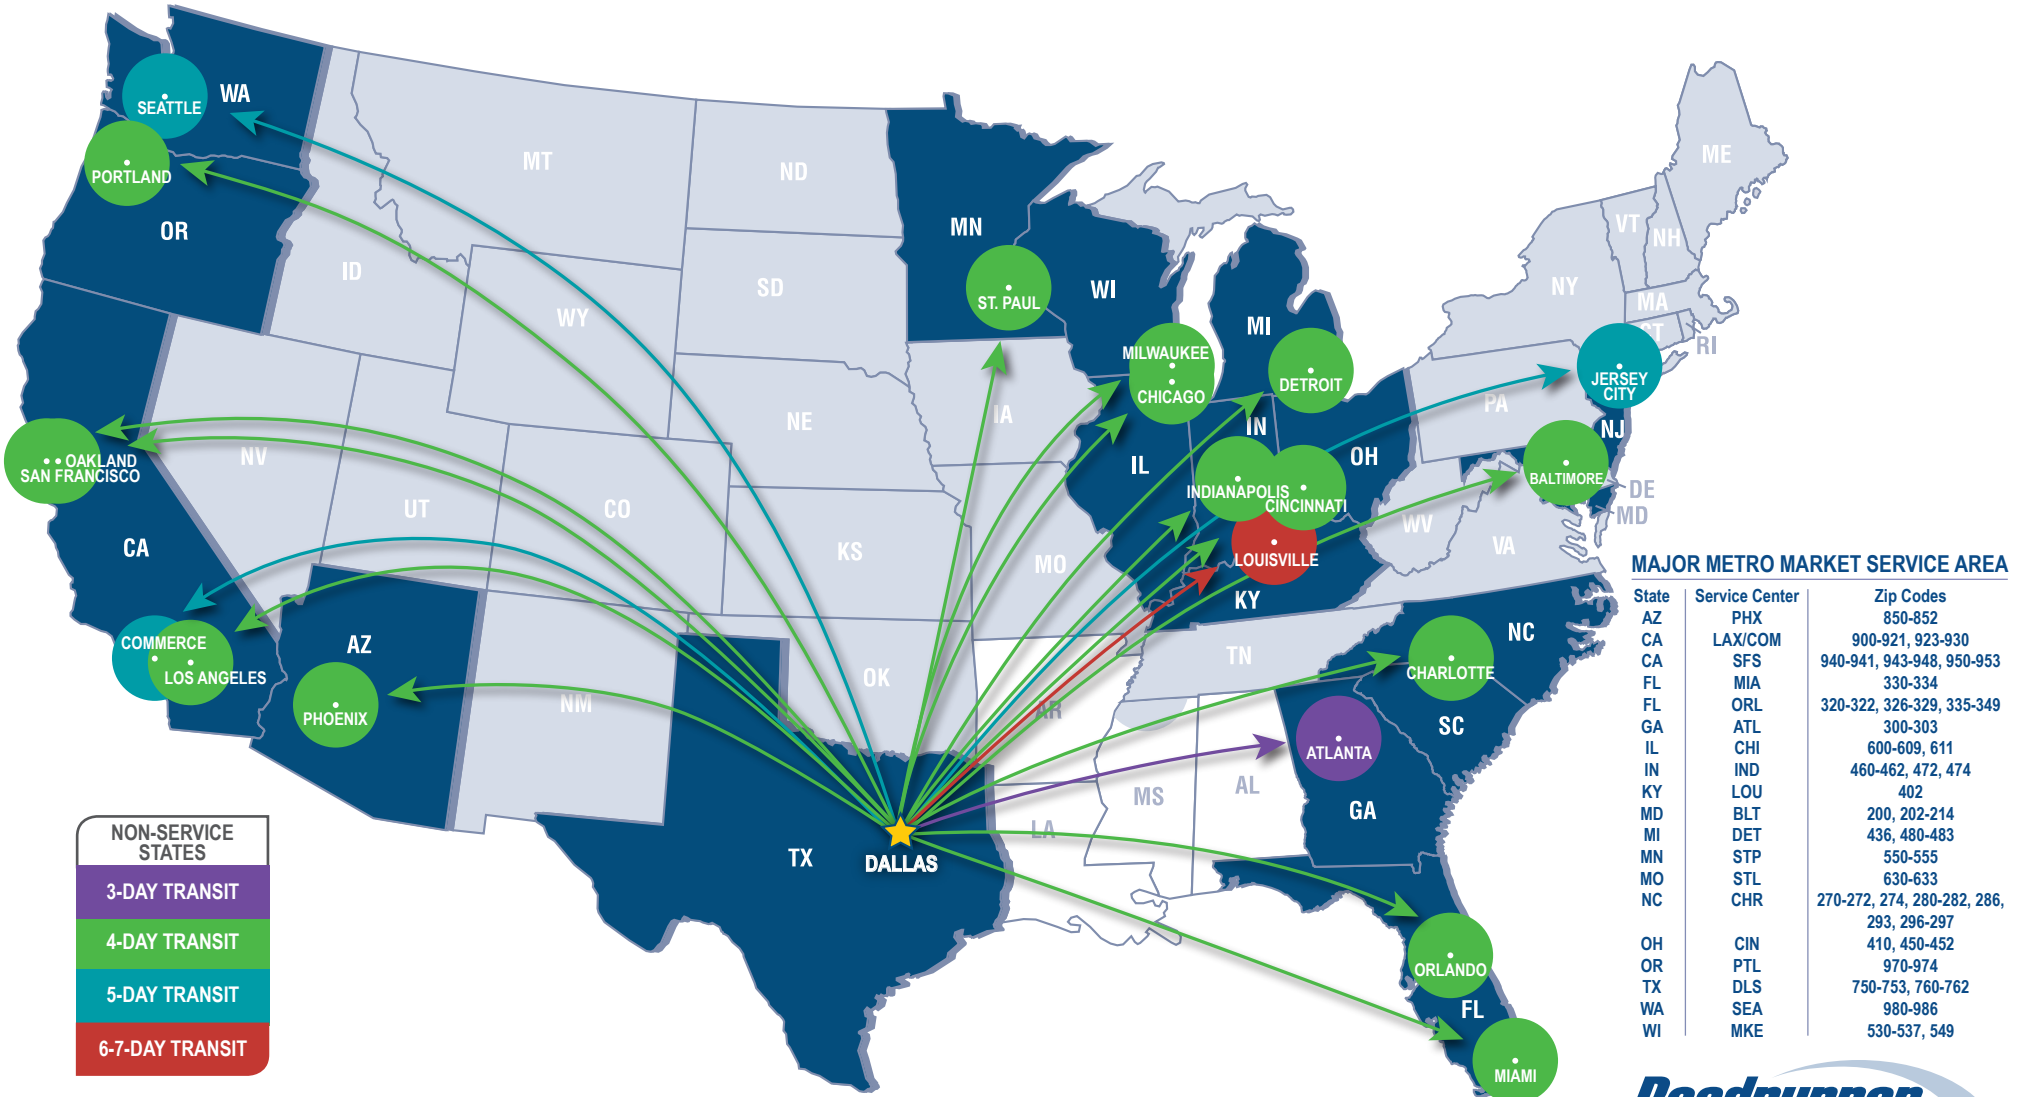

## ABOUT ROADRUNNER FREIGHT (LTL)

Our highly flexible network ensures your Less-Than-Truckload shipments move between major metro markets on-time and within budget. Our strategic national footprint, including 19 service centers and partners, is designed to provide customers with cost-effective LTL coverage across the United States.

# DALLAS, TX

210 West Trinity Blvd., Grand Prairie, TX 75050

(800) 831-4394

LTLCustomerService@rrts.com | rrts.com/freight

NON-SERVICE STATES
3-DAY TRANSIT
4-DAY TRANSIT
5-DAY TRANSIT
6-7-DAY TRANSIT

Some points including rural or outlying areas may require additional transit days.