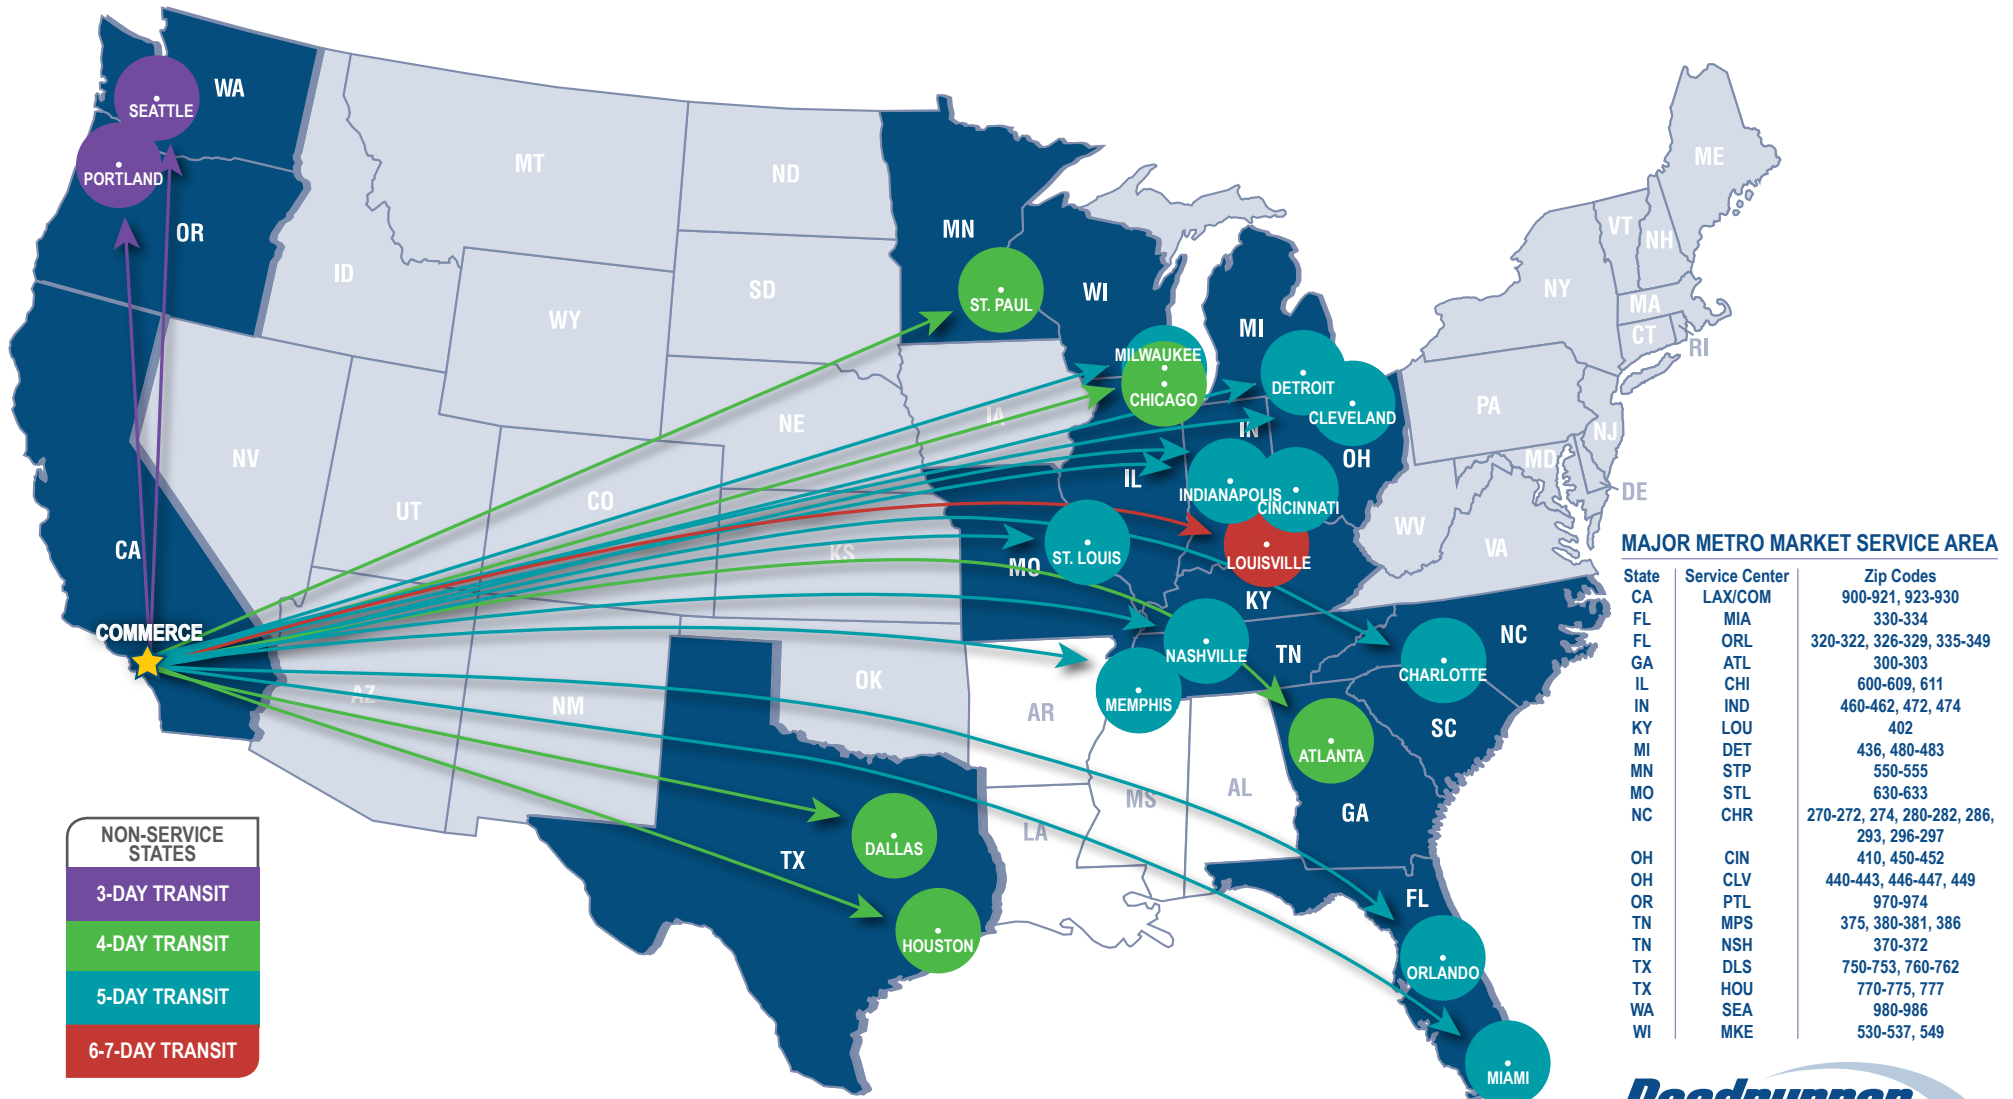

ABOUT ROADRUNNER FREIGHT (LTL)

Our highly flexible network ensures your Less-Than-Truckload shipments move between major metro markets on-time and within budget. Our strategic national footprint, including 19 service centers and partners, is designed to provide customers with cost-effective LTL coverage across the United States.

COMMERCE, CA

4501 E. Washington Blvd., Commerce, CA 90040

(800) 831-4394

LTLCustomerService@rrts.com | rrts.com/freight

NON-SERVICE STATES

- 3-DAY TRANSIT
- 4-DAY TRANSIT
- 5-DAY TRANSIT
- 6-7-DAY TRANSIT

Some points including rural or outlying areas may require additional transit days.