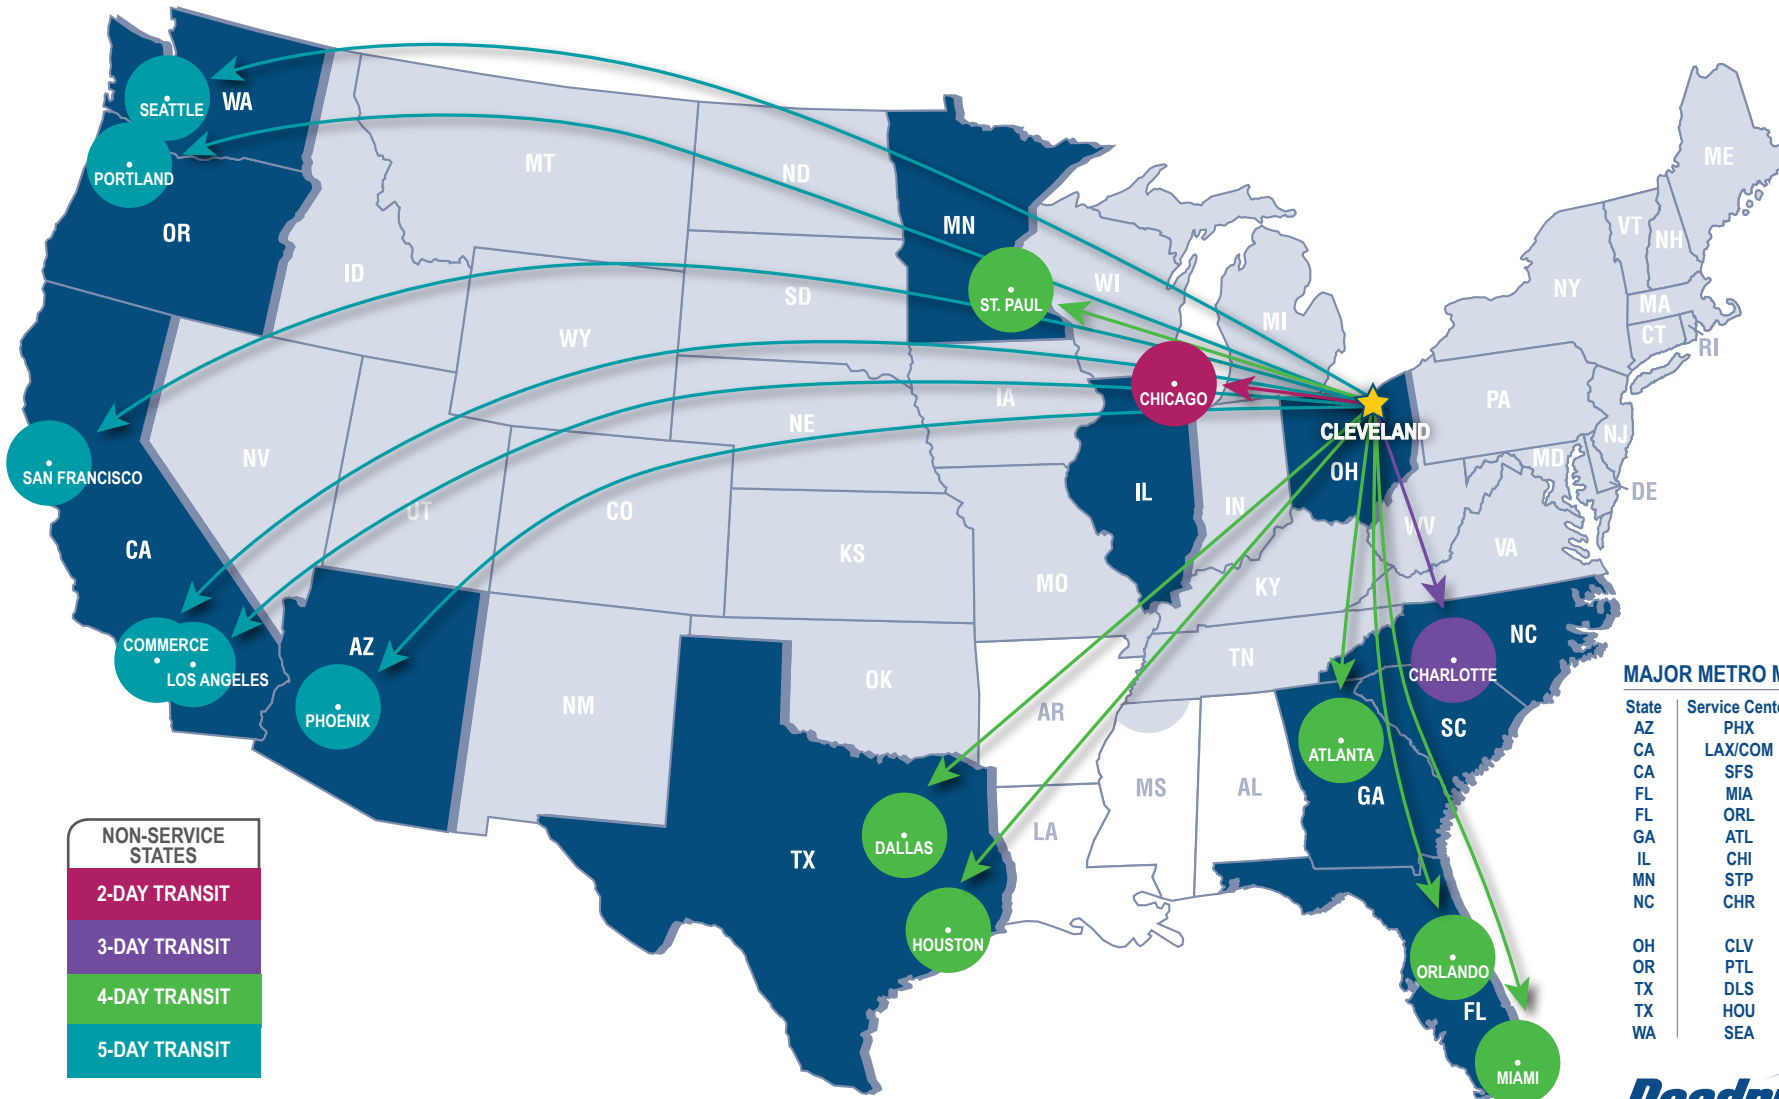

ABOUT ROADRUNNER FREIGHT (LTL)

Our highly flexible network ensures your Less-Than-Truckload shipments move between major metro markets on-time and within budget. Our strategic national footprint, including 19 service centers and partners, is designed to provide customers with cost-effective LTL coverage across the United States.

CLEVELAND, OH

89 Cuyahoga Falls Industrial Pkwy.

Cuyahoga Falls, OH 44264

(800) 831-4394

LTLCustomerService@rrts.com | rrts.com/freight

MAJOR METRO MARKET SERVICE AREA

State	Service Center	Zip Codes
AZ	PHX	850-852
CA	LAX/COM	900-921, 923-930
CA	SFS	940-941, 943-948, 950-953
FL	MIA	330-334
FL	ORL	320-322, 326-329, 335-349
GA	ATL	300-303
IL	CHI	600-609, 611
MN	STP	550-555
NC	CHR	270-272, 274, 280-282, 286, 293, 296-297
OH	CLV	440-443, 446-447, 449
OR	PTL	970-974
TX	DLS	750-753, 760-762
TX	HOU	770-775, 777
WA	SEA	980-986