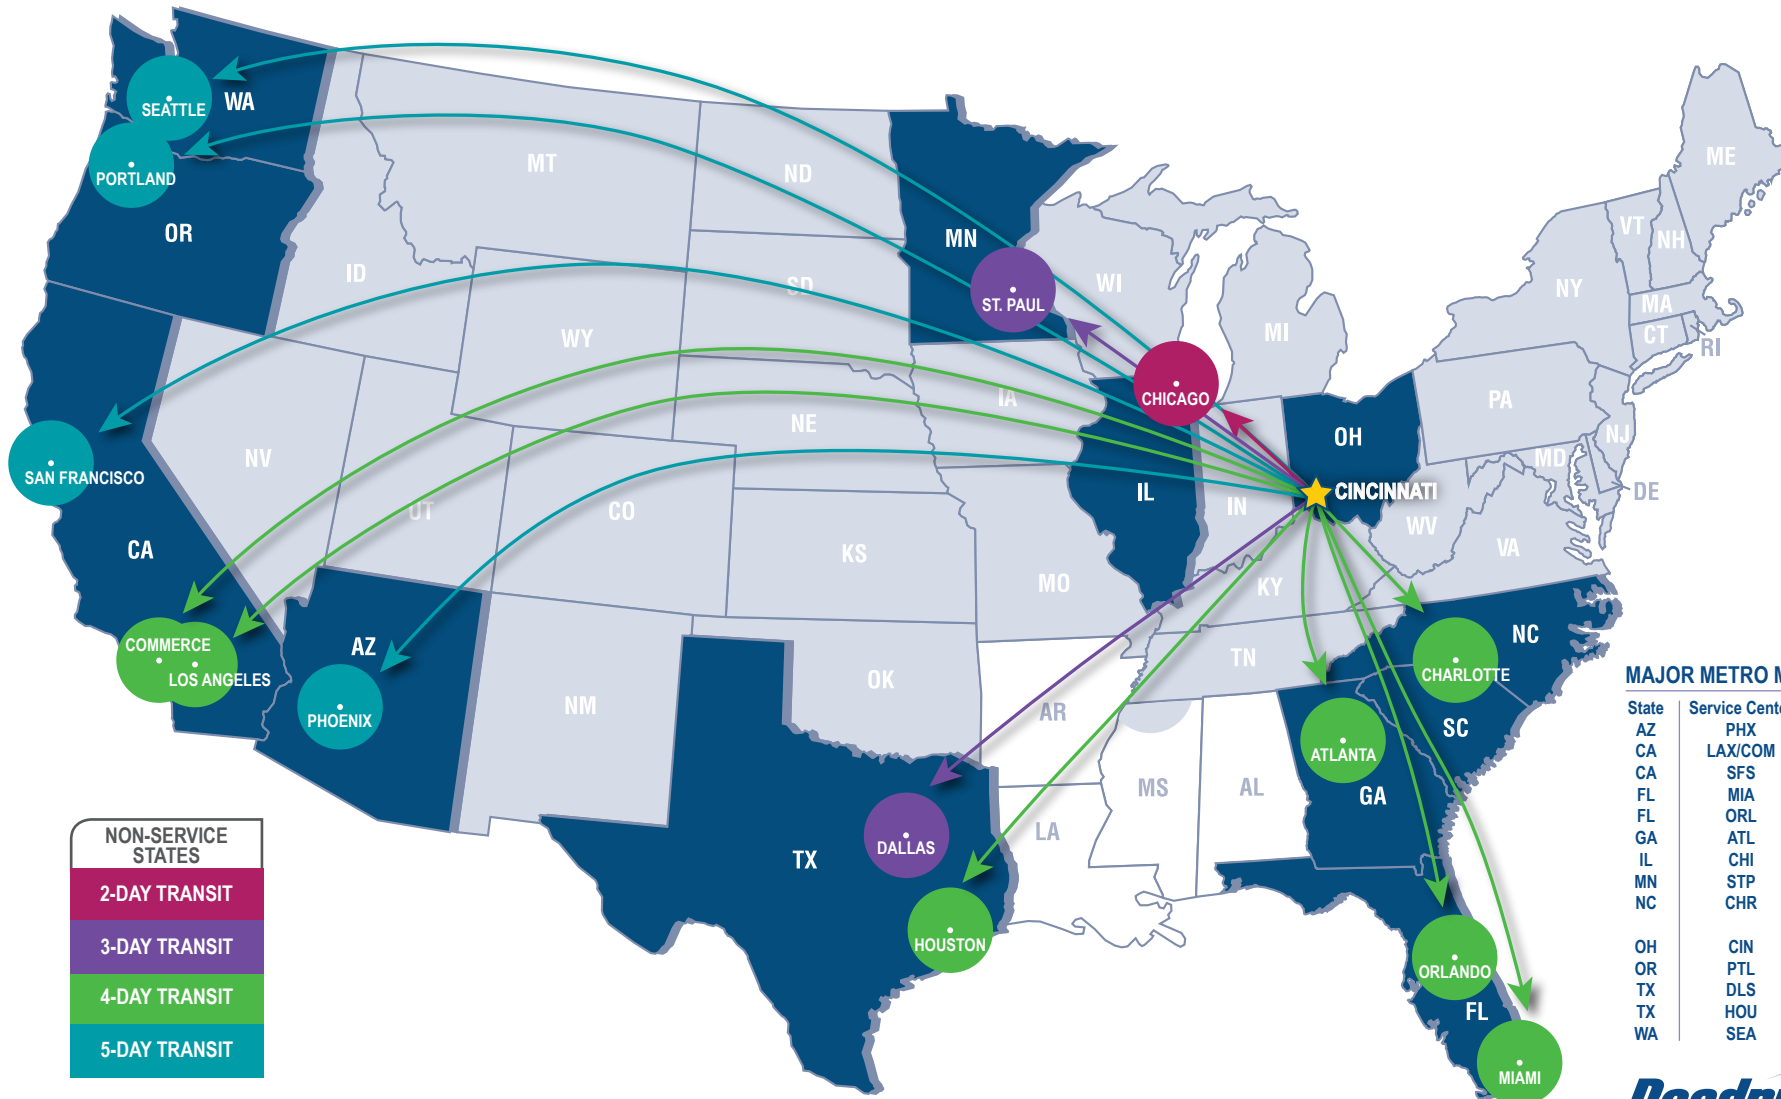

## ABOUT ROADRUNNER FREIGHT (LTL)

Our highly flexible network ensures your Less-Than-Truckload shipments move between major metro markets on-time and within budget. Our strategic national footprint, including 19 service centers and partners, is designed to provide customers with cost-effective LTL coverage across the United States.

## CINCINNATI, OH

185 Enterprise, Hamilton, OH 45015

(800) 831-4394

LTLCustomerService@rrts.com | rrts.com/freight

### MAJOR METRO MARKET SERVICE AREA

State	Service Center	Zip Codes
AZ	PHX	850-852
CA	LAX/COM	900-921, 923-930
CA	SFS	940-941, 943-948, 950-953
FL	MIA	330-334
FL	ORL	320-322, 326-329, 335-349
GA	ATL	300-303
IL	CHI	600-609, 611
MN	STP	550-555
NC	CHR	270-272, 274, 280-282, 286, 293, 296-297
OH	CIN	410, 450-452
OR	PTL	970-974
TX	DLS	750-753, 760-762
TX	HOU	770-775, 777
WA	SEA	980-986