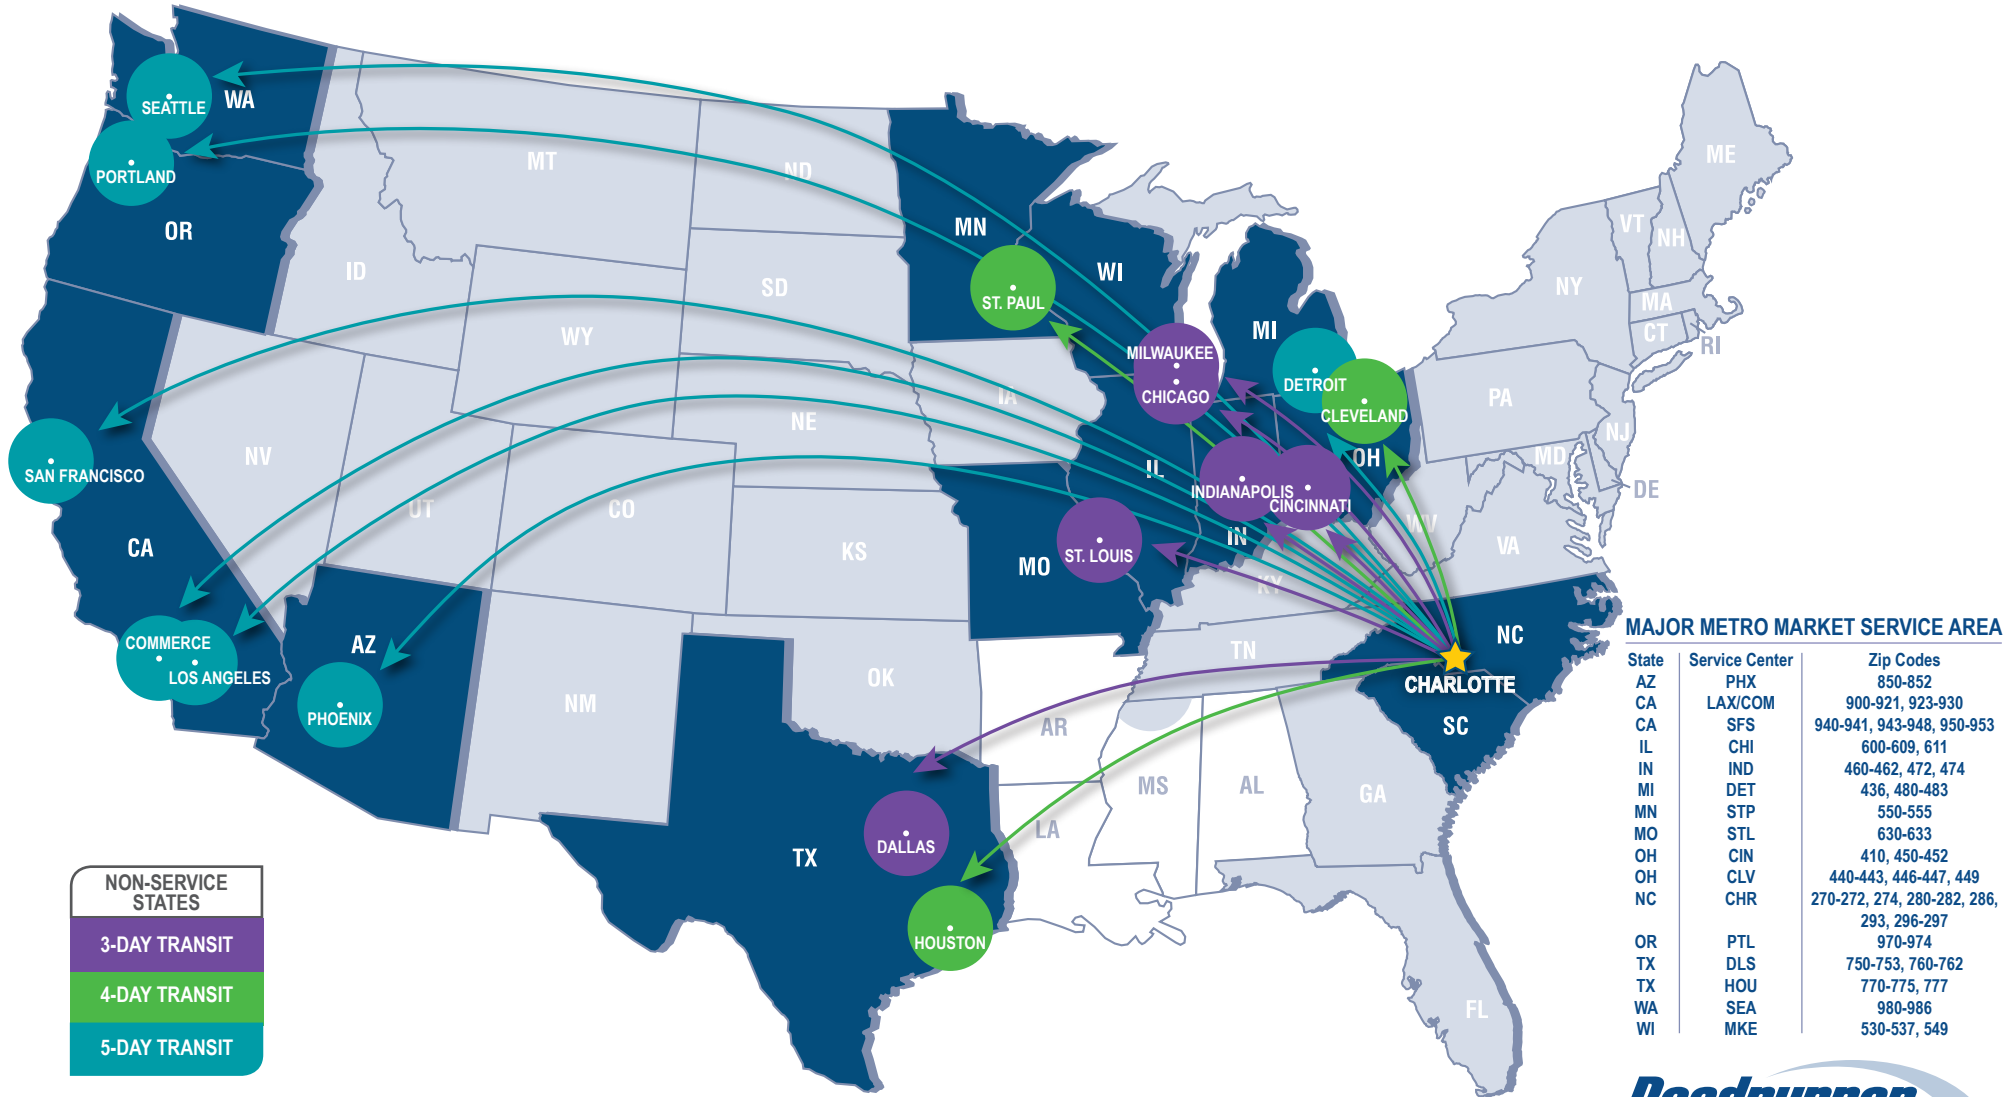

ABOUT ROADRUNNER FREIGHT (LTL)

Our highly flexible network ensures your Less-Than-Truckload shipments move between major metro markets on-time and within budget. Our strategic national footprint, including 19 service centers and partners, is designed to provide customers with cost-effective LTL coverage across the United States.

CHARLOTTE, NC

5901 Long Creek Park Dr. Suite H

Charlotte, NC 28269

(800) 831-4394

LTLCustomerService@rrts.com | rrts.com/freight

NON-SERVICE STATES

3-DAY TRANSIT

4-DAY TRANSIT

5-DAY TRANSIT

Some points including rural or outlying areas may require additional transit days.

YOUR GOODS. OUR BEST.