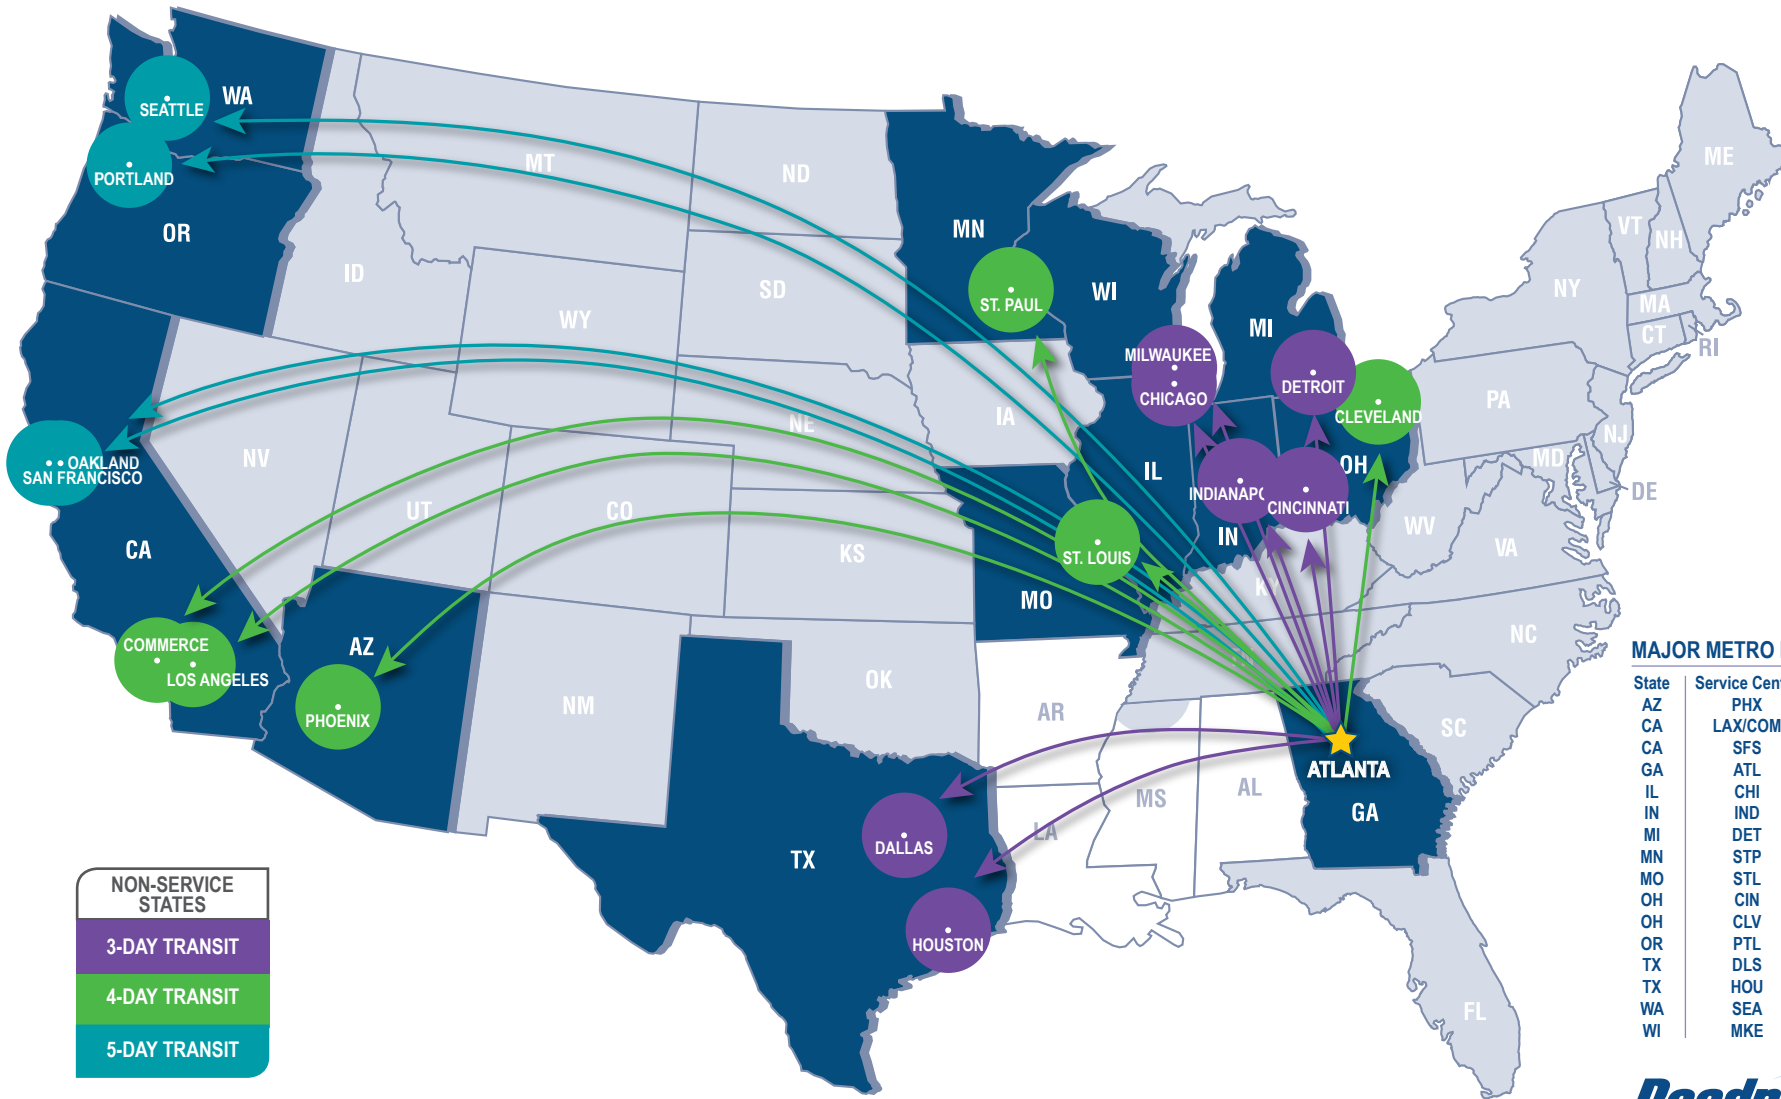

## ABOUT ROADRUNNER FREIGHT (LTL)

Our highly flexible network ensures your Less-Than-Truckload shipments move between major metro markets on-time and within budget. Our strategic national footprint, including 19 service centers and partners, is designed to provide customers with cost-effective LTL coverage across the United States.

# ATLANTA, GA

3290 Colonial Parkway, Decatur, GA 30034

(800) 831-4394

LTLCustomerService@rrts.com | rrts.com/freight

NON-SERVICE STATES
3-DAY TRANSIT
4-DAY TRANSIT
5-DAY TRANSIT

Some points including rural or outlying areas may require additional transit days.

### MAJOR METRO MARKET SERVICE AREA

State	Service Center	Zip Codes
AZ	PHX	850-852
CA	LAX/COM	900-921, 923-930
CA	SFS	940-941, 943-948, 950-953
GA	ATL	300-303
IL	CHI	600-609, 611
IN	IND	460-462, 472, 474
MI	DET	436, 480-483
MN	STP	550-555
MO	STL	630-633
OH	CIN	410, 450-452
OH	CLV	440-443, 446-447, 449
OR	PTL	970-974
TX	DLS	750-753, 760-762
TX	HOU	770-775, 777
WA	SEA	980-986
WI	MKE	530-537, 549