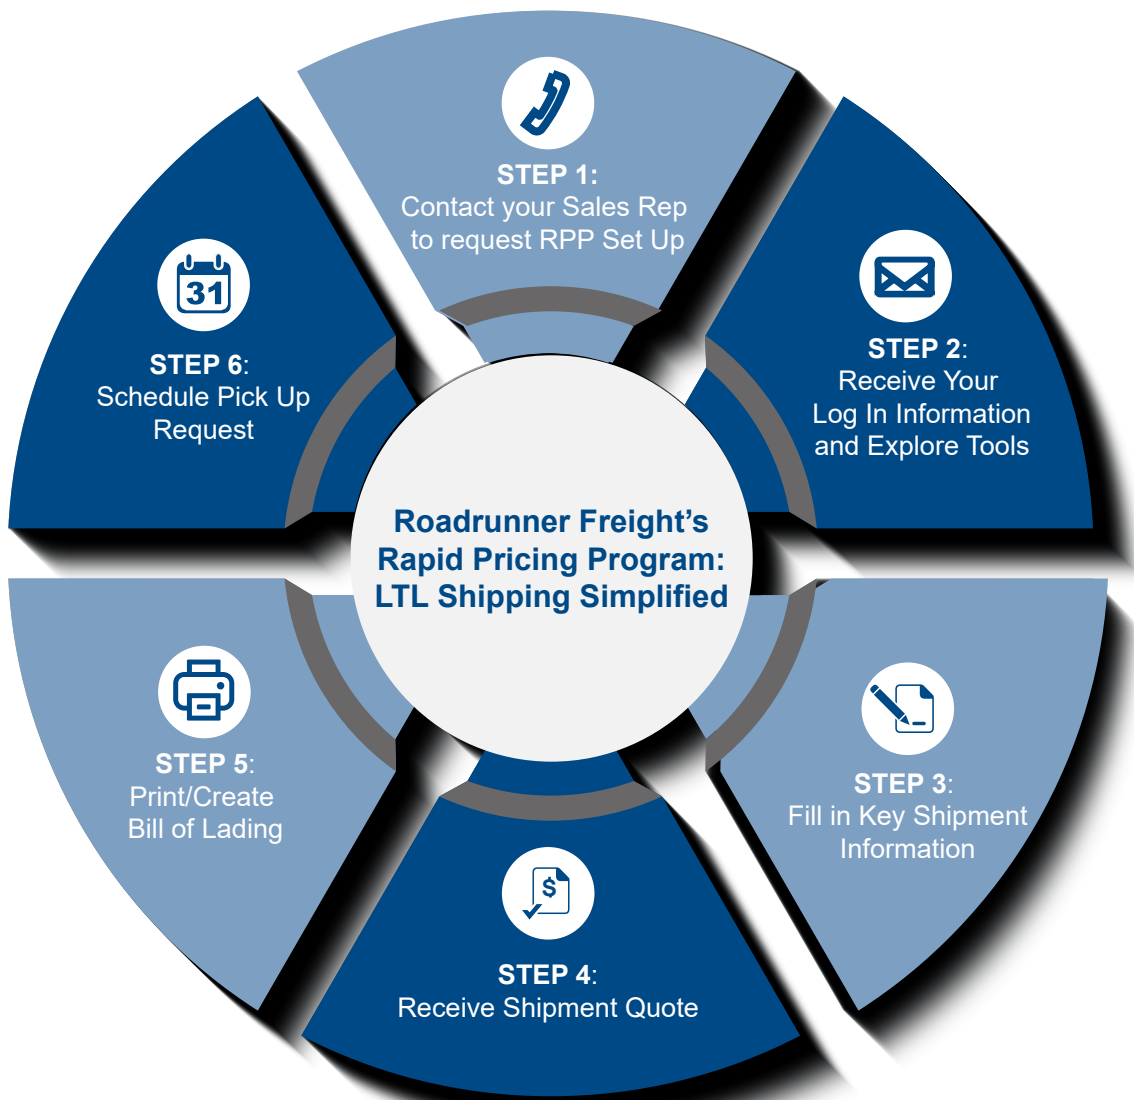

ROADRUNNER FREIGHT

METRO-TO-METRO LTL SERVICE PROVIDER

YOUR GOODS. OUR BEST.

Rapid Pricing Program: LTL Shipping Simplified

rrts.com/freight

Customer Service: (855) 776-3567
LTLcustomerservice@rrts.com