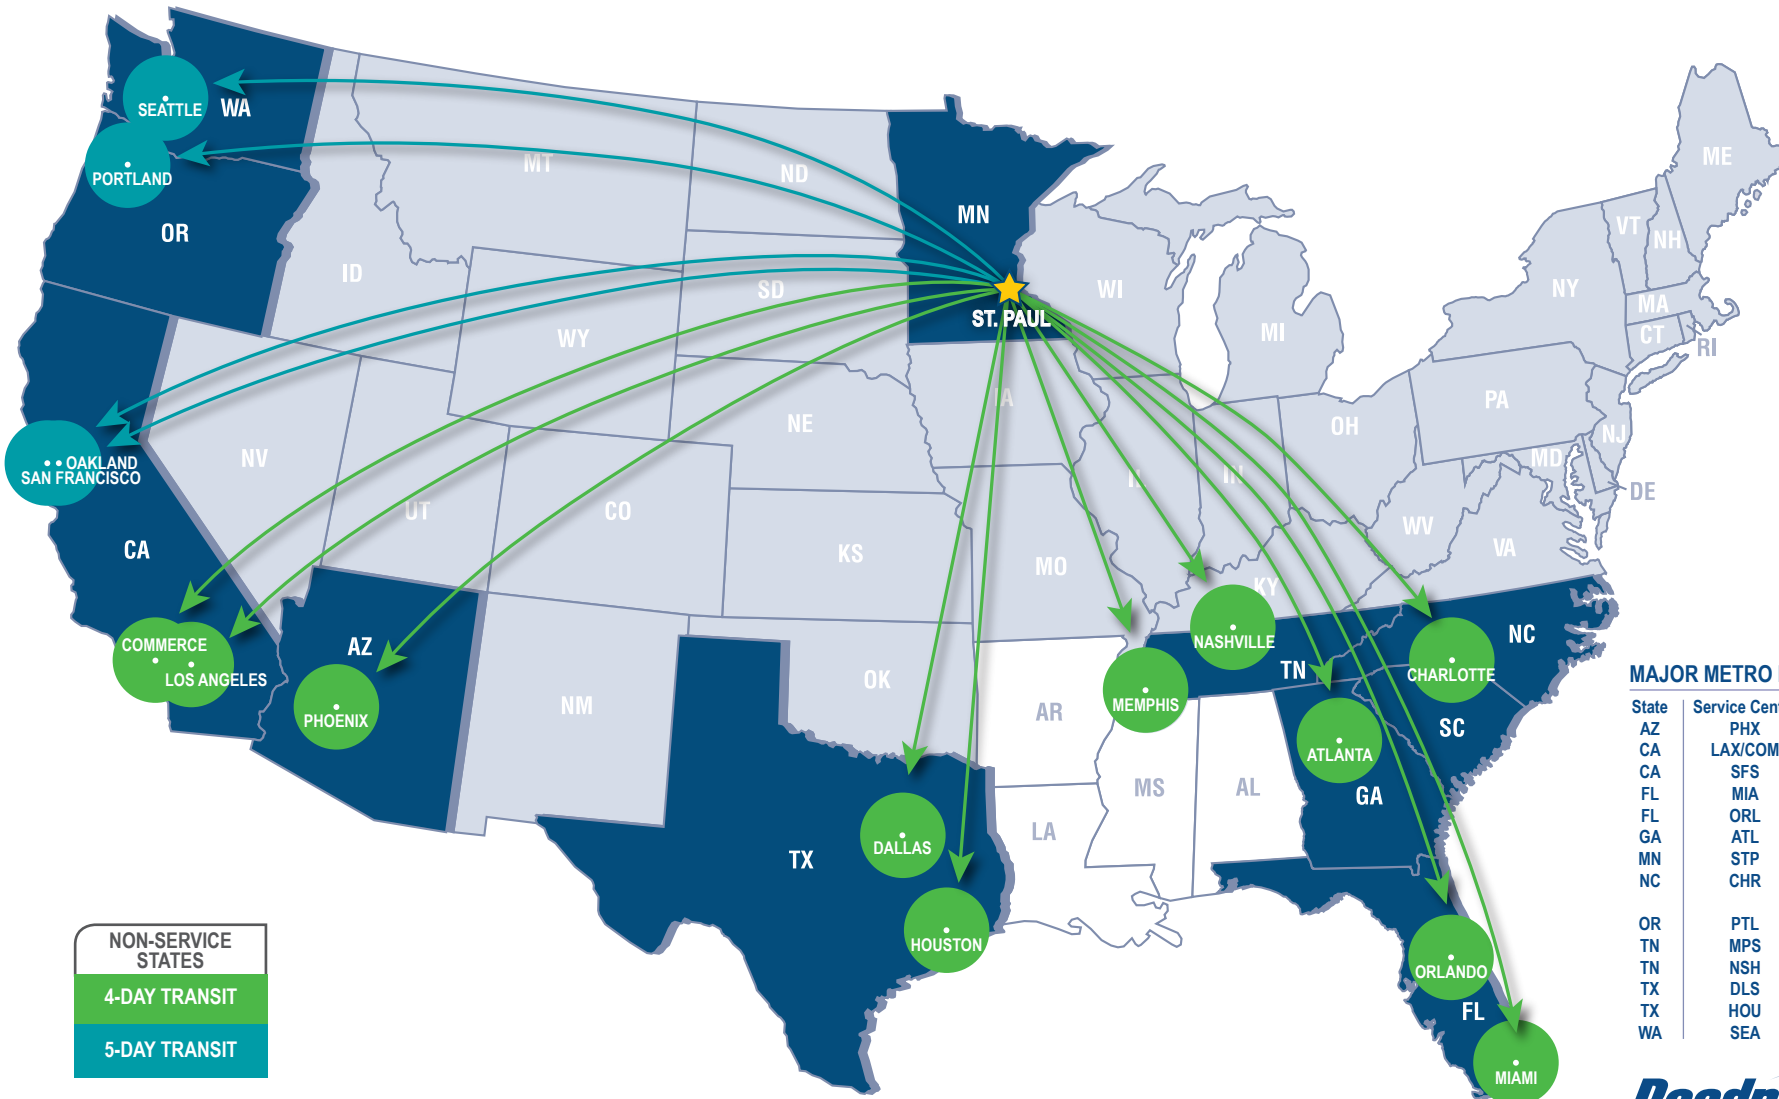

ABOUT ROADRUNNER FREIGHT (LTL)

Our highly flexible network ensures your Less-Than-Truckload shipments move between major metro markets on-time and within budget. Our strategic national footprint, including 19 service centers and partners, is designed to provide customers with cost-effective LTL coverage across the United States.

ST. PAUL, MN

11385 Xeon St. NW, Coon Rapids, MN 55448

(800) 831-4394

LTLCustomerService@rrts.com | rrts.com/freight

MAJOR METRO MARKET SERVICE AREA

State	Service Center	Zip Codes
AZ	PHX	850-852
CA	LAX/COM	900-921, 923-930
CA	SFS	940-941, 943-948, 950-953
FL	MIA	330-334
FL	ORL	320-322, 326-329, 335-349
GA	ATL	300-303
MN	STP	550-555
NC	CHR	270-272, 274, 280-282, 286, 293, 296-297
OR	PTL	970-974
TN	MPS	375, 380-381, 386
TN	NSH	370-372
TX	DLS	750-753, 760-762
TX	HOU	770-775, 777
WA	SEA	980-986

NON-SERVICE STATES

4-DAY TRANSIT

5-DAY TRANSIT

Some points including rural or outlying areas may require additional transit days.

Roadrunner
Freight

YOUR GOODS. OUR BEST.