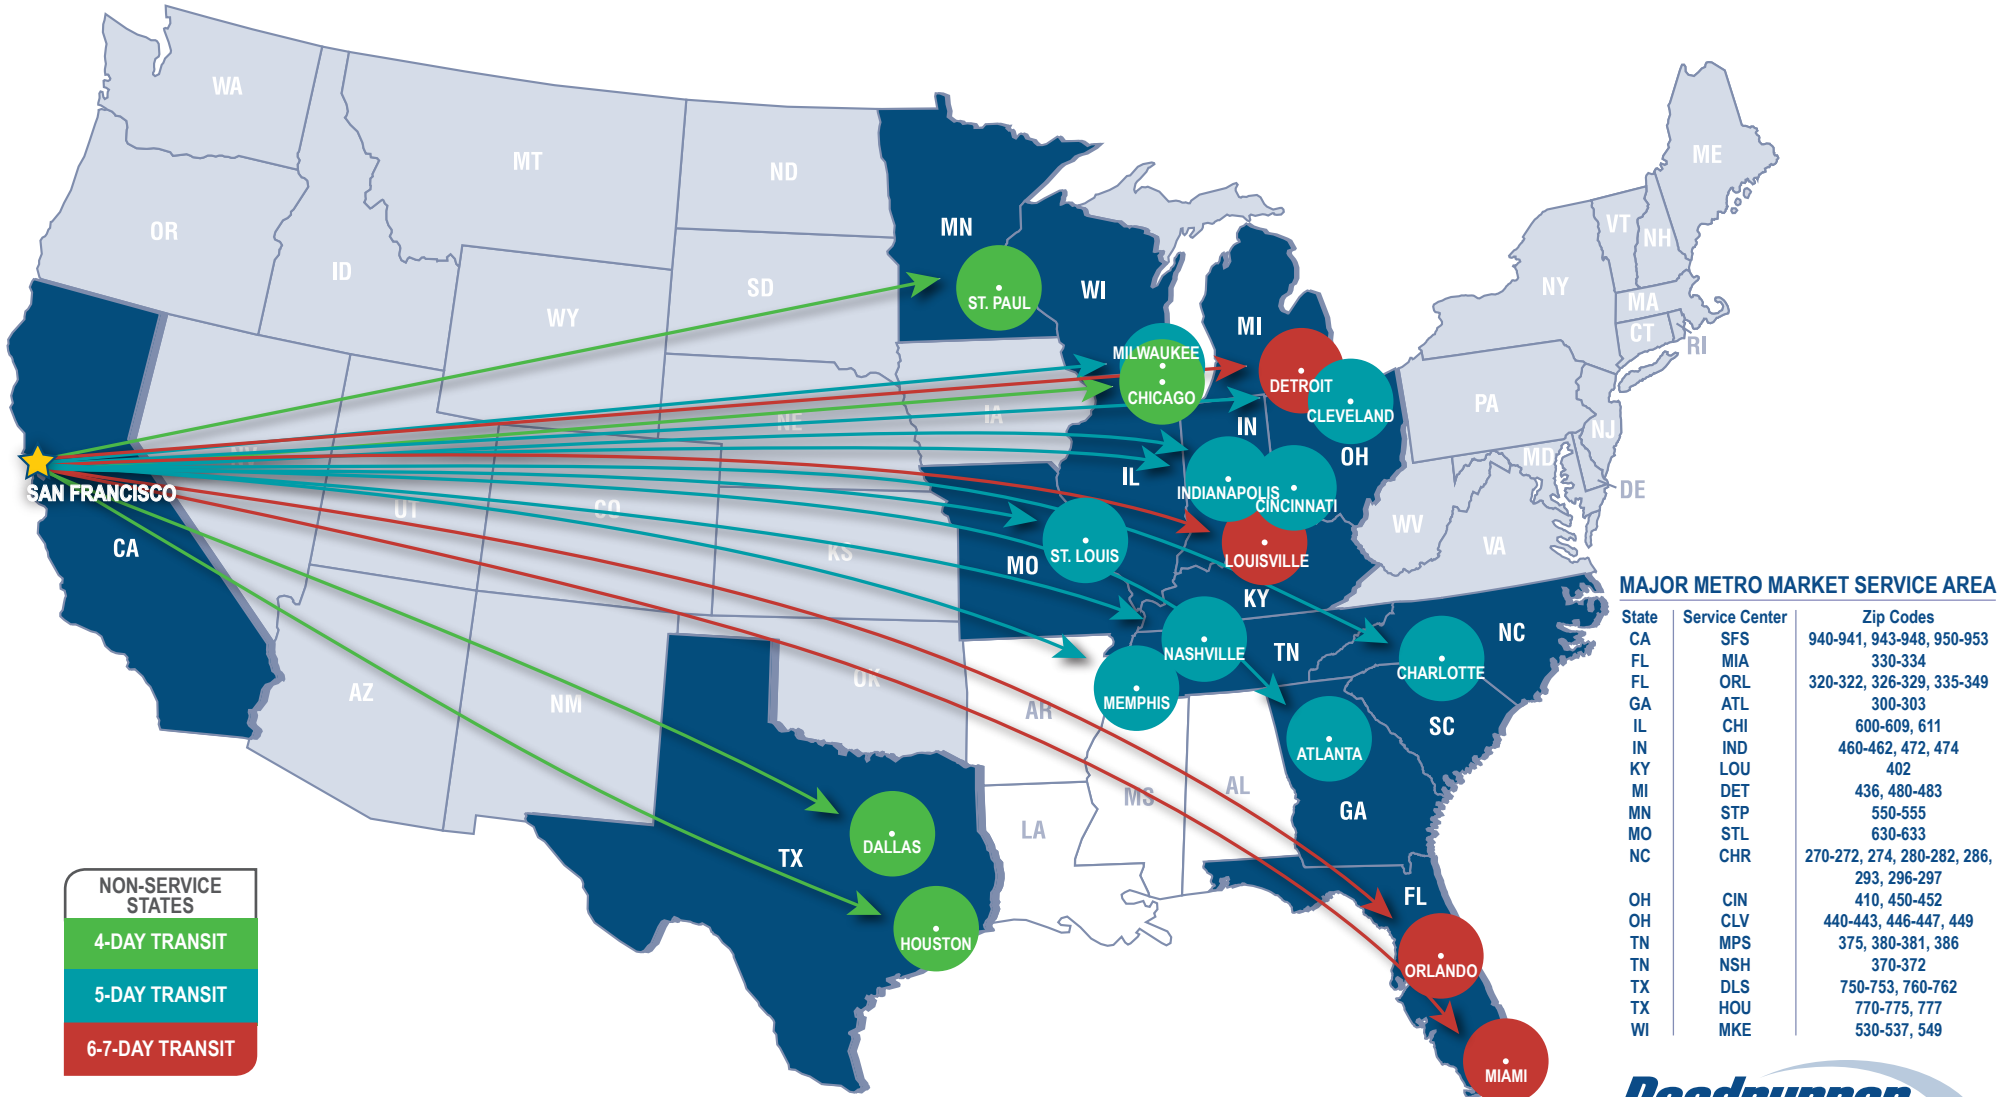

## ABOUT ROADRUNNER FREIGHT (LTL)

Our highly flexible network ensures your Less-Than-Truckload shipments move between major metro markets on-time and within budget. Our strategic national footprint, including 19 service centers and partners, is designed to provide customers with cost-effective LTL coverage across the United States.

# SAN FRANCISCO, CA

7600 Patterson Rd., Livermore, CA

(800) 831-4394

LTLCustomerService@rrts.com | rrts.com/freight

**NON-SERVICE STATES**

4-DAY TRANSIT

5-DAY TRANSIT

6-7-DAY TRANSIT

Some points including rural or outlying areas may require additional transit days.