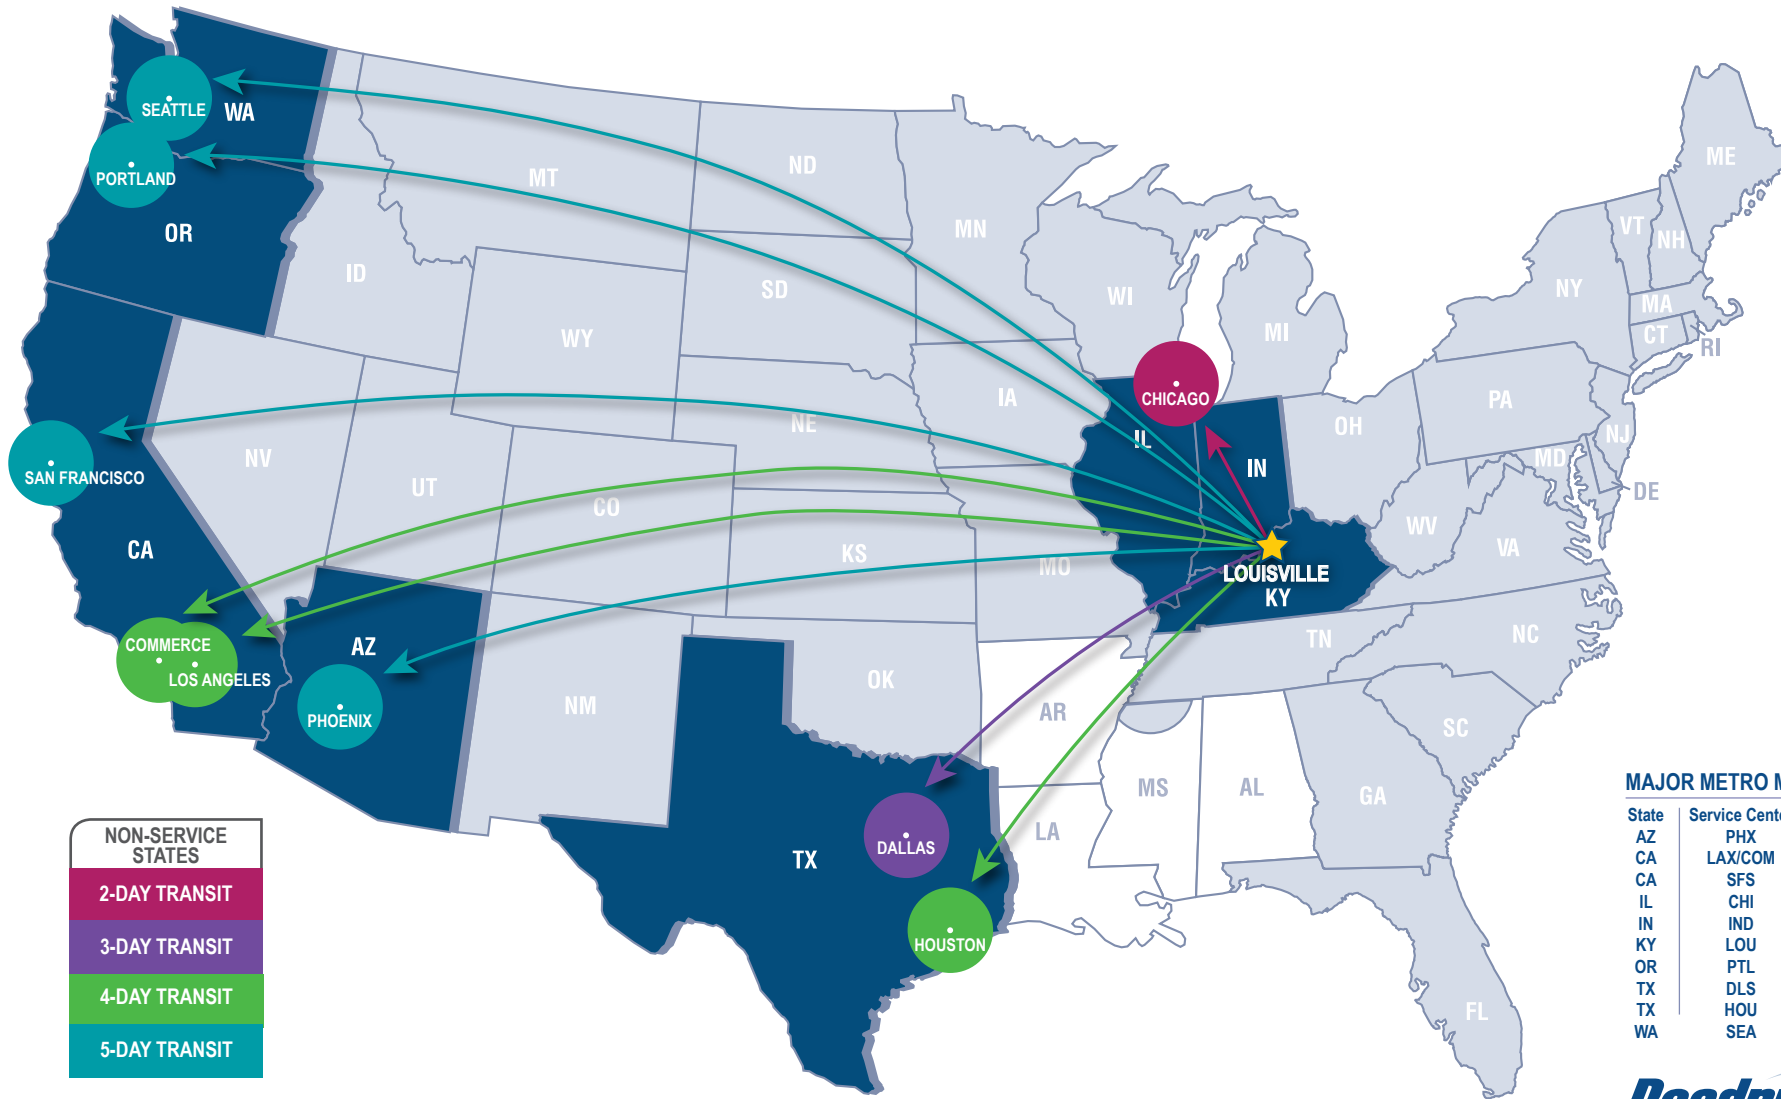

ABOUT ROADRUNNER FREIGHT (LTL)

Our highly flexible network ensures your Less-Than-Truckload shipments move between major metro markets on-time and within budget. Our strategic national footprint, including 19 service centers and partners, is designed to provide customers with cost-effective LTL coverage across the United States.

LOUISVILLE, KY

3511 Camp Ground Rd Louisville, KY 40211

(800) 831-4394

LTLCustomerService@rrts.com | rrts.com/freight

NON-SERVICE STATES	
2-DAY TRANSIT	
3-DAY TRANSIT	
4-DAY TRANSIT	
5-DAY TRANSIT	

Some points including rural or outlying areas may require additional transit days.

MAJOR METRO MARKET SERVICE AREA

State	Service Center	Zip Codes
AZ	PHX	850-852
CA	LAX/COM	900-921, 923-930
CA	SFS	940-941, 943-948, 950-953
IL	CHI	600-609, 611
IN	IND	460-462, 472, 474
KY	LOU	402
OR	PTL	970-974
TX	DLS	750-753, 760-762
TX	HOU	770-775, 777
WA	SEA	980-986