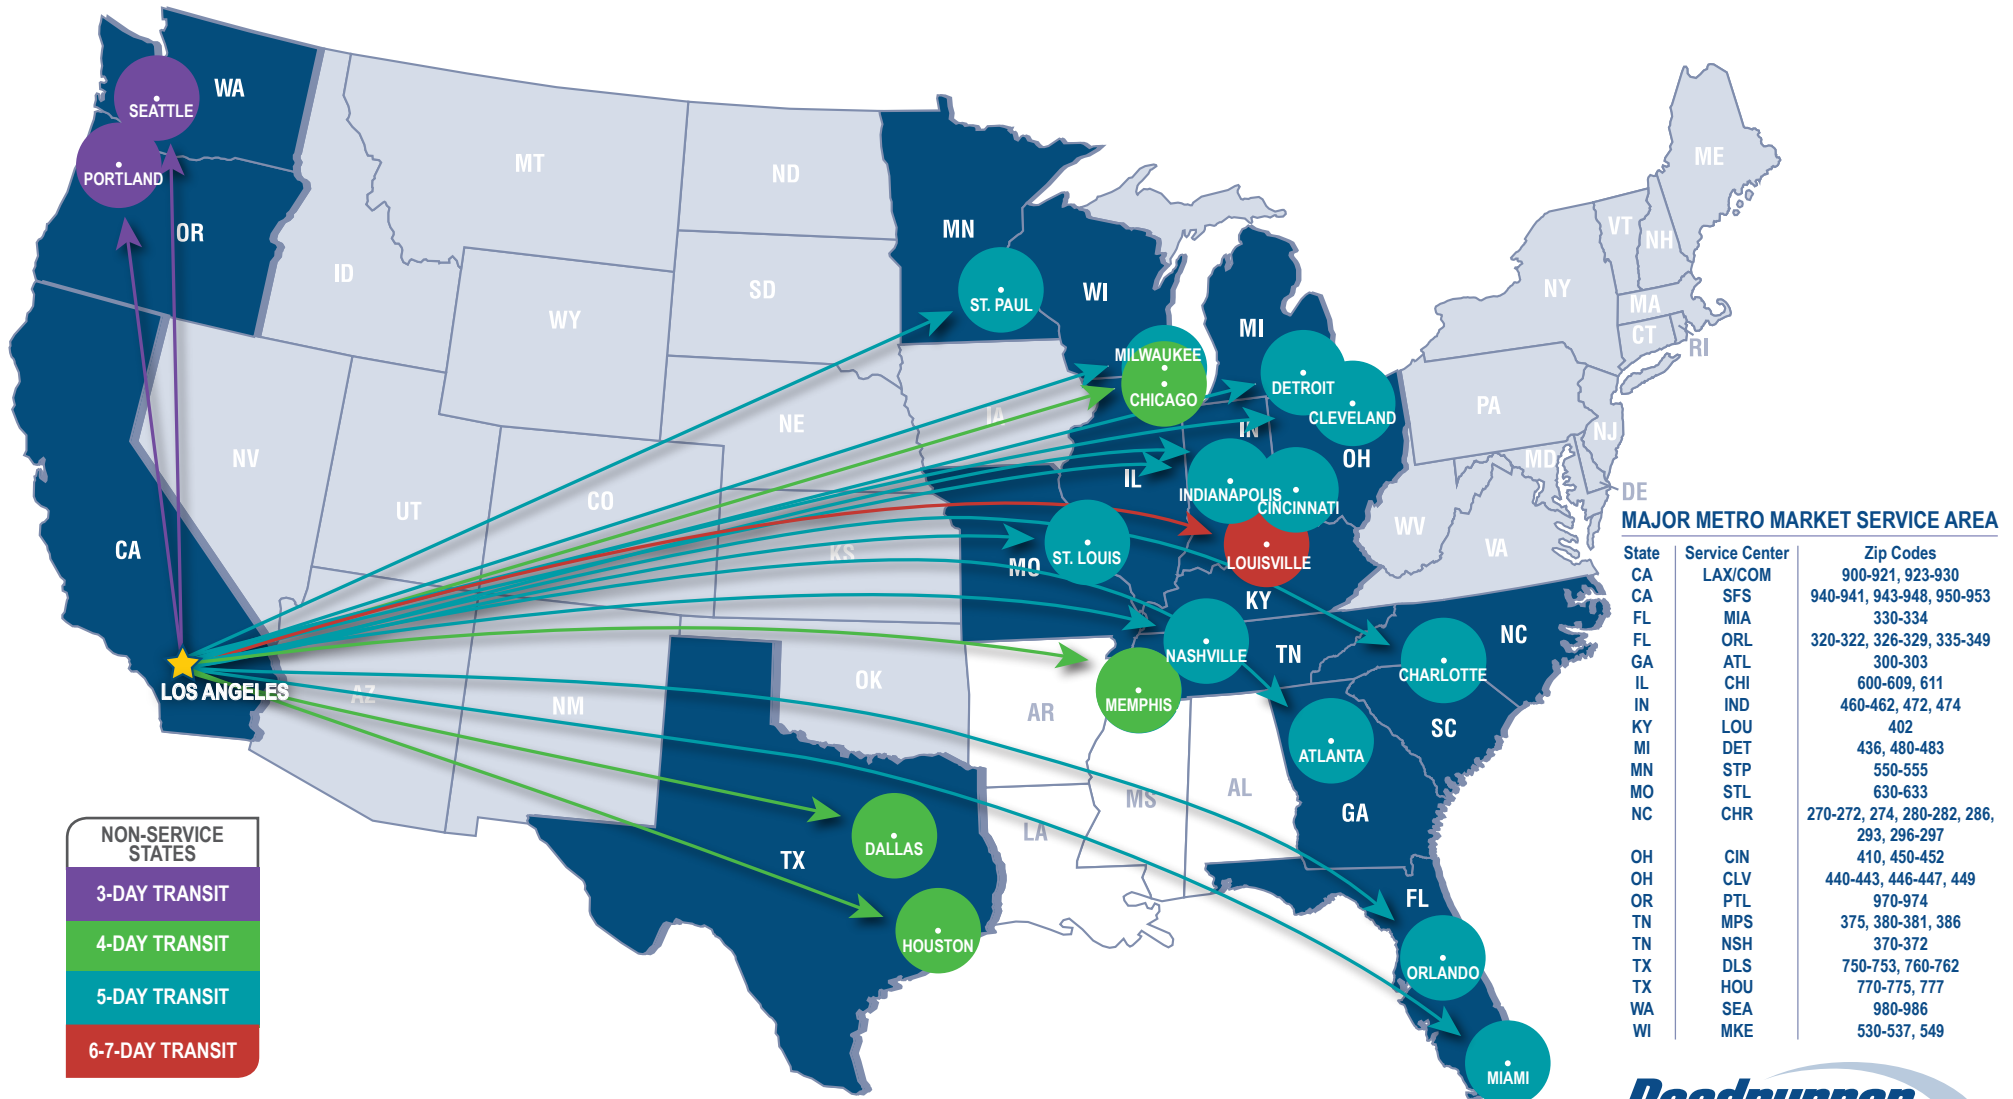

## ABOUT ROADRUNNER FREIGHT (LTL)

Our highly flexible network ensures your Less-Than-Truckload shipments move between major metro markets on-time and within budget. Our strategic national footprint, including 19 service centers and partners, is designed to provide customers with cost-effective LTL coverage across the United States.

# LOS ANGELES, CA

11385 Venture Dr. Bldg. B, Mira Loma, CA 91752

(800) 831-4394

LTLCustomerService@rrts.com | rrts.com/freight

**NON-SERVICE STATES**

- 3-DAY TRANSIT
- 4-DAY TRANSIT
- 5-DAY TRANSIT
- 6-7-DAY TRANSIT

Some points including rural or outlying areas may require additional transit days.

YOUR GOODS. OUR BEST.