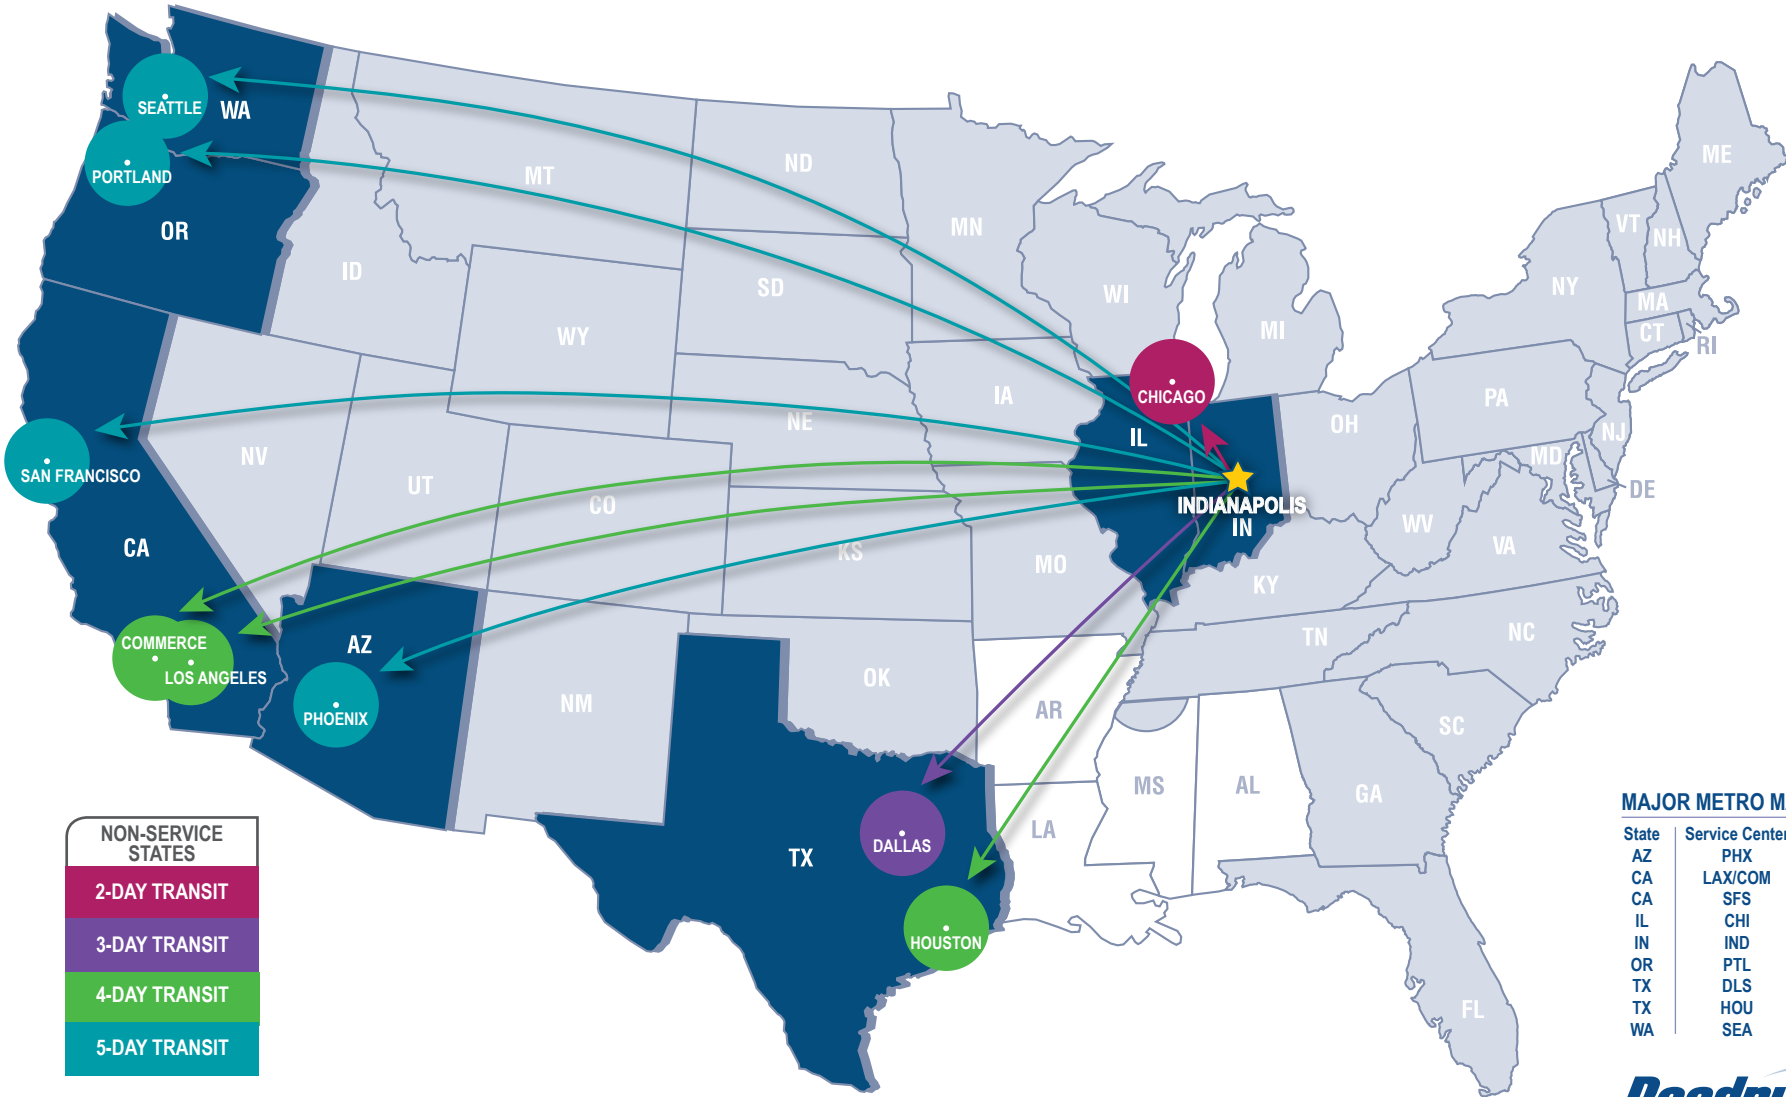

## ABOUT ROADRUNNER FREIGHT (LTL)

Our highly flexible network ensures your Less-Than-Truckload shipments move between major metro markets on-time and within budget. Our strategic national footprint, including 19 service centers and partners, is designed to provide customers with cost-effective LTL coverage across the United States.

## INDIANAPOLIS, IN

5751 Dividend Rd., Indianapolis, IN 46241

(800) 831-4394

LTLCustomerService@rrts.com | rrts.com/freight

NON-SERVICE STATES
2-DAY TRANSIT
3-DAY TRANSIT
4-DAY TRANSIT
5-DAY TRANSIT

Some points including rural or outlying areas may require additional transit days.

### MAJOR METRO MARKET SERVICE AREA

State	Service Center	Zip Codes
AZ	PHX	850-852
CA	LAX/COM	900-921, 923-930
CA	SFS	940-941, 943-948, 950-953
IL	CHI	600-609, 611
IN	IND	460-462, 472, 474
OR	PTL	970-974
TX	DLS	750-753, 760-762
TX	HOU	770-775, 777
WA	SEA	980-986