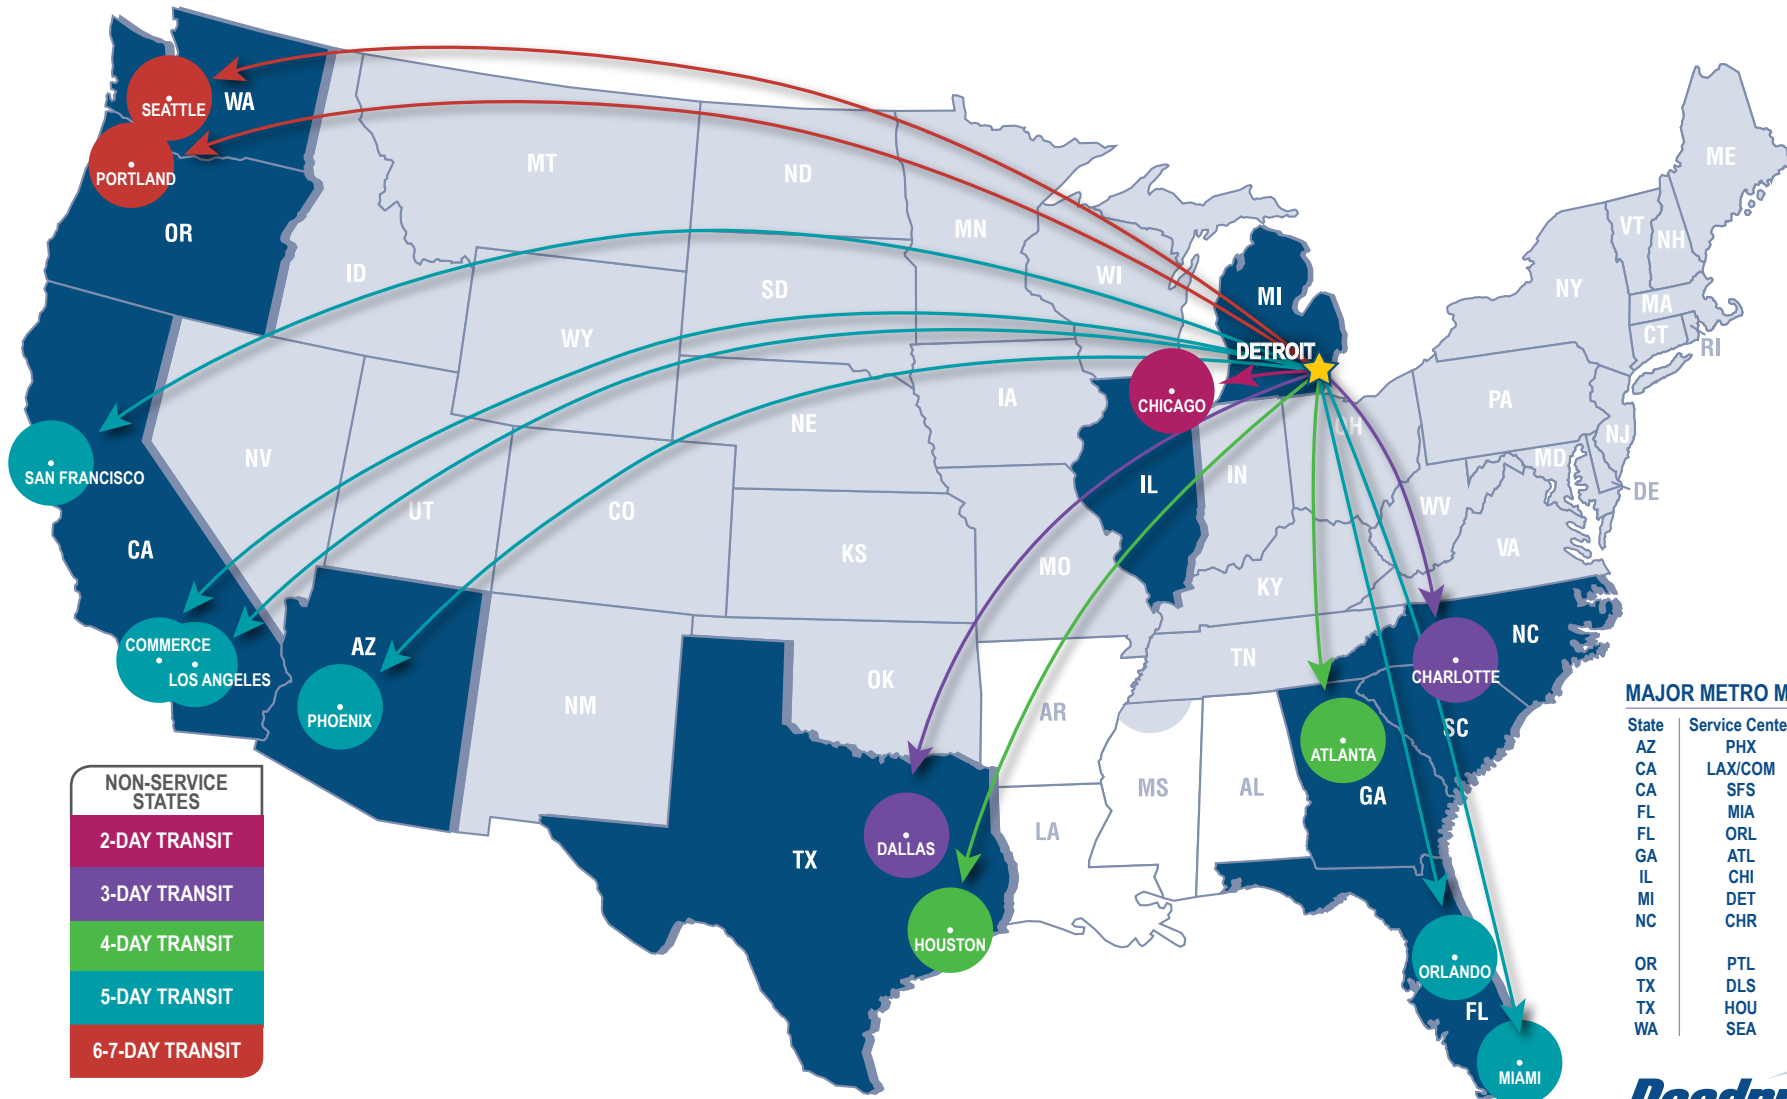

## ABOUT ROADRUNNER FREIGHT (LTL)

Our highly flexible network ensures your Less-Than-Truckload shipments move between major metro markets on-time and within budget. Our strategic national footprint, including 19 service centers and partners, is designed to provide customers with cost-effective LTL coverage across the United States.

## DETROIT, MI

28824 Highland Rd., Romulus MI, 48174

(800) 831-4394

LTLCustomerService@rrts.com | rrts.com/freight

### MAJOR METRO MARKET SERVICE AREA

State	Service Center	Zip Codes
AZ	PHX	850-852
CA	LAX/COM	900-921, 923-930
CA	SFS	940-941, 943-948, 950-953
FL	MIA	330-334
FL	ORL	320-322, 326-329, 335-349
GA	ATL	300-303
IL	CHI	600-609, 611
MI	DET	436, 480-483
NC	CHR	270-272, 274, 280-282, 286, 293, 296-297
OR	PTL	970-974
TX	DLS	750-753, 760-762
TX	HOU	770-775, 777
WA	SEA	980-986

NON-SERVICE STATES
2-DAY TRANSIT
3-DAY TRANSIT
4-DAY TRANSIT
5-DAY TRANSIT
6-7-DAY TRANSIT

Some points including rural or outlying areas may require additional transit days.

YOUR GOODS. OUR BEST.