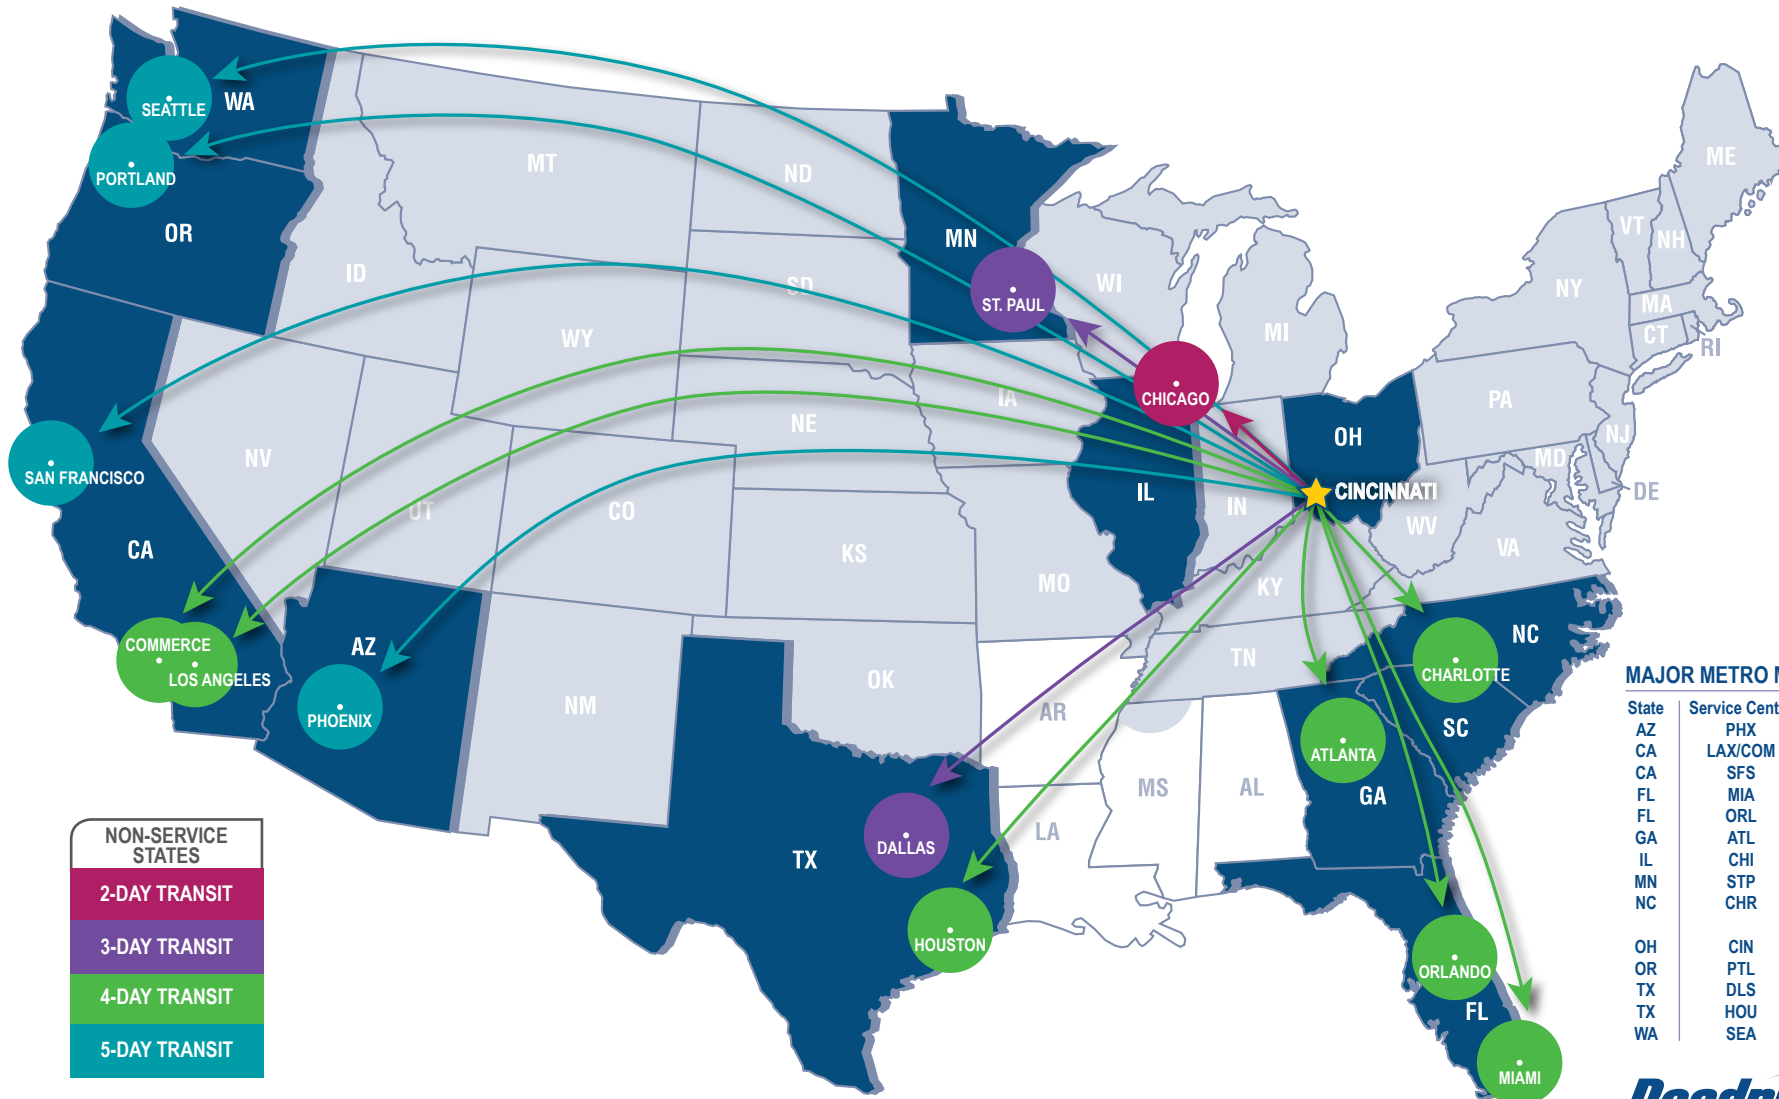

ABOUT ROADRUNNER FREIGHT (LTL)

Our highly flexible network ensures your Less-Than-Truckload shipments move between major metro markets on-time and within budget. Our strategic national footprint, including 19 service centers and partners, is designed to provide customers with cost-effective LTL coverage across the United States.

CINCINNATI, OH

1185 Enterprise, Hamilton, OH 45015

(800) 831-4394

LTLCustomerService@rrts.com | rrts.com/freight

MAJOR METRO MARKET SERVICE AREA

State	Service Center	Zip Codes
AZ	PHX	850-852
CA	LAX/COM	900-921, 923-930
CA	SFS	940-941, 943-948, 950-953
FL	MIA	330-334
FL	ORL	320-322, 326-329, 335-349
GA	ATL	300-303
IL	CHI	600-609, 611
MN	STP	550-555
NC	CHR	270-272, 274, 280-282, 286, 293, 296-297
OH	CIN	410, 450-452
OR	PTL	970-974
TX	DLS	750-753, 760-762
TX	HOU	770-775, 777
WA	SEA	980-986