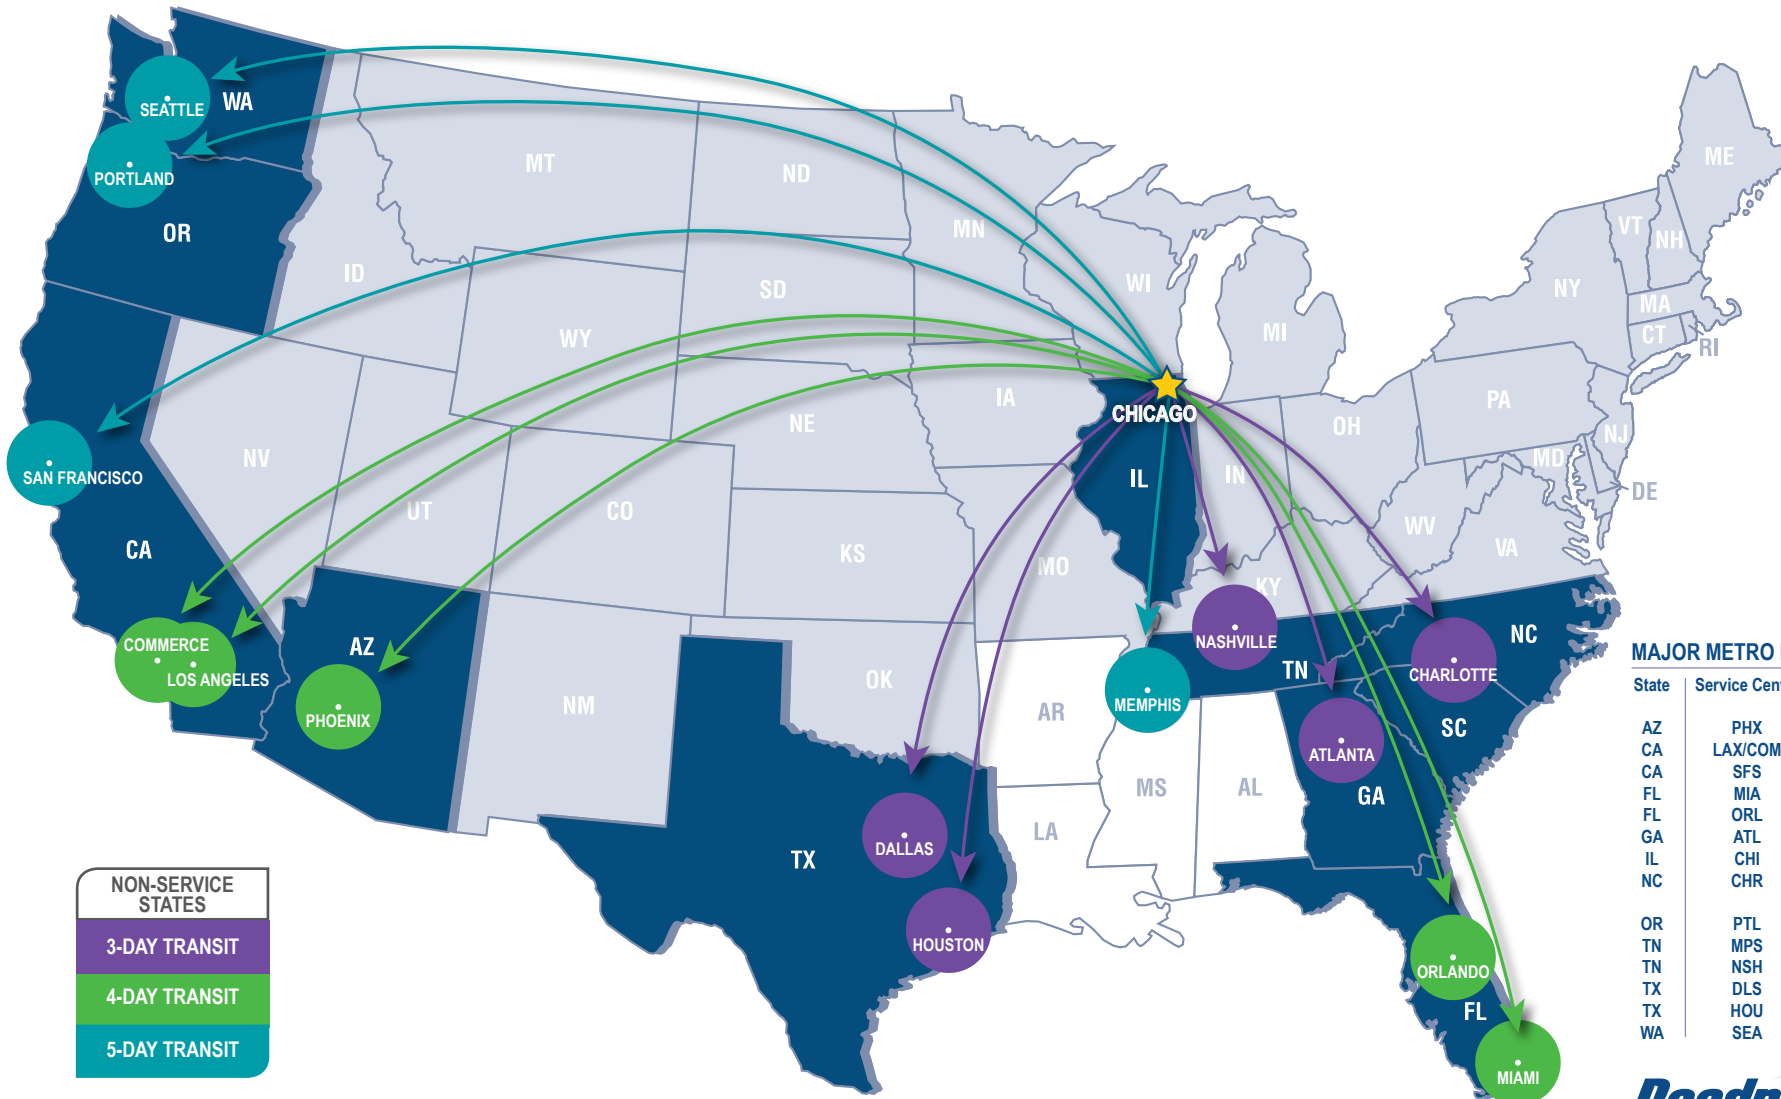

ABOUT ROADRUNNER FREIGHT (LTL)

Our highly flexible network ensures your Less-Than-Truckload shipments move between major metro markets on-time and within budget. Our strategic national footprint, including 19 service centers and partners, is designed to provide customers with cost-effective LTL coverage across the United States.

CHICAGO, IL

250 E Old Chicago Drive, Bolingbrook, IL 60440

(800) 831-4394

LTLCustomerService@rrts.com | rrts.com/freight

NON-SERVICE STATES
3-DAY TRANSIT
4-DAY TRANSIT
5-DAY TRANSIT

Some points including rural or outlying areas may require additional transit days.

MAJOR METRO MARKET SERVICE AREA

State	Service Center	Zip Codes
AZ	PHX	850-852
CA	LAX/COM	900-921, 923-930
CA	SFS	940-941, 943-948, 950-953
FL	MIA	330-334
FL	ORL	320-322, 326-329, 335-349
GA	ATL	300-303
IL	CHI	600-609, 611
NC	CHR	270-272, 274, 280-282, 286, 293, 296-297
OR	PTL	970-974
TN	MPS	375, 380-381, 386
TN	NSH	370-372
TX	DLS	750-753, 760-762
TX	HOU	770-775, 777
WA	SEA	980-986